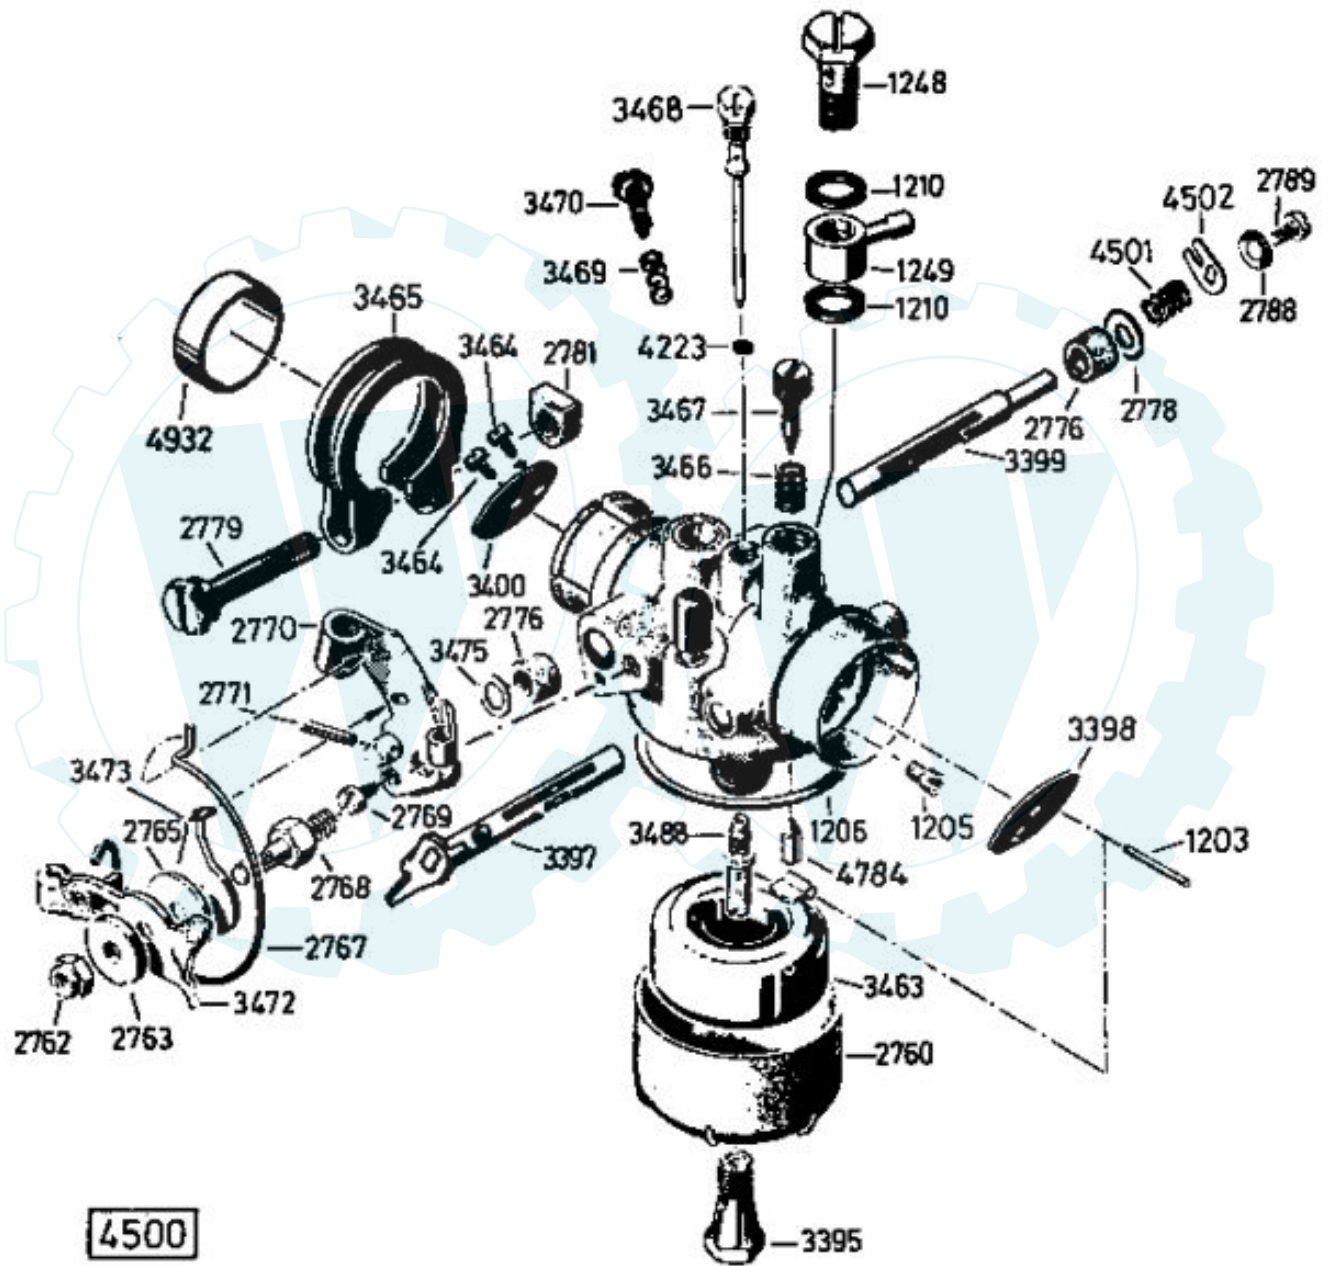

[www.ersatzteil-service.de](http://www.ersatzteil-service.de)

6159  
6327 Schlauch, tube, tuyau  
6568 Mantel, tyre, pneu  
6569 Felge, wheel rim, jante

6196  
6327 Schlauch, tube, tuyau  
6568 Mantel, tyre, pneu  
6569 Felge, wheel rim, jante

AS 2814

Der Ersatzteilspezialist im Internet.

**6339** Antriebsblock  
driving unit  
moteur complet

AS 2713

AS 2813, AS 2814

# AS 2814

AS 28 ,AS 28/3 ,AS 28/4  
AS 22 ,AS 22/3  
AS 27/2 ,AS 27/3  
AS 26 AH 9 ,AS 26 AH9/3  
AS 21-165/2 ,AS 21-165/3

AS 28/3, AS 28/4

AS 27/3

AS 26 AH9/3

5506

Schwenkrad vollst.