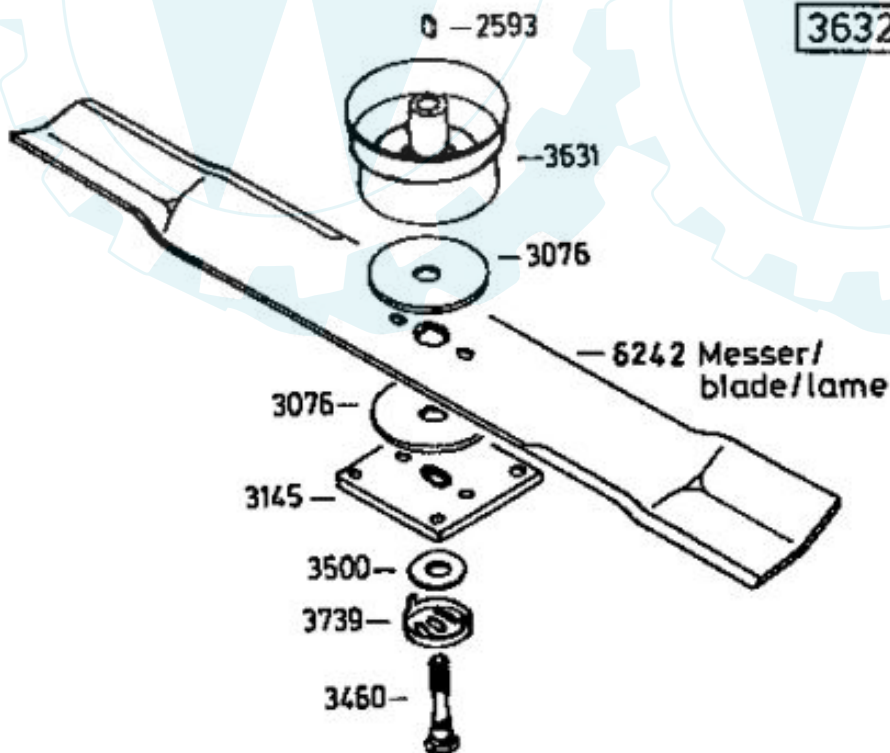

Messerkupplung  
AS 26 AH9 ab 10/94

Kupplungshebel  
AS 21 AH8, 21 AH9 bis 9/94  
AS 21-165, 21-165/2 bis 9/94  
AS 26 AH8, 26 AH9 bis 9/94  
AS 53 B2, B3  
AS 45 B1A, B3A, B4

4199

**3632** -Rutschkupplung  
ohne Messer  
-friction clutch  
without blade  
-l'embrayage à  
friction sans lame