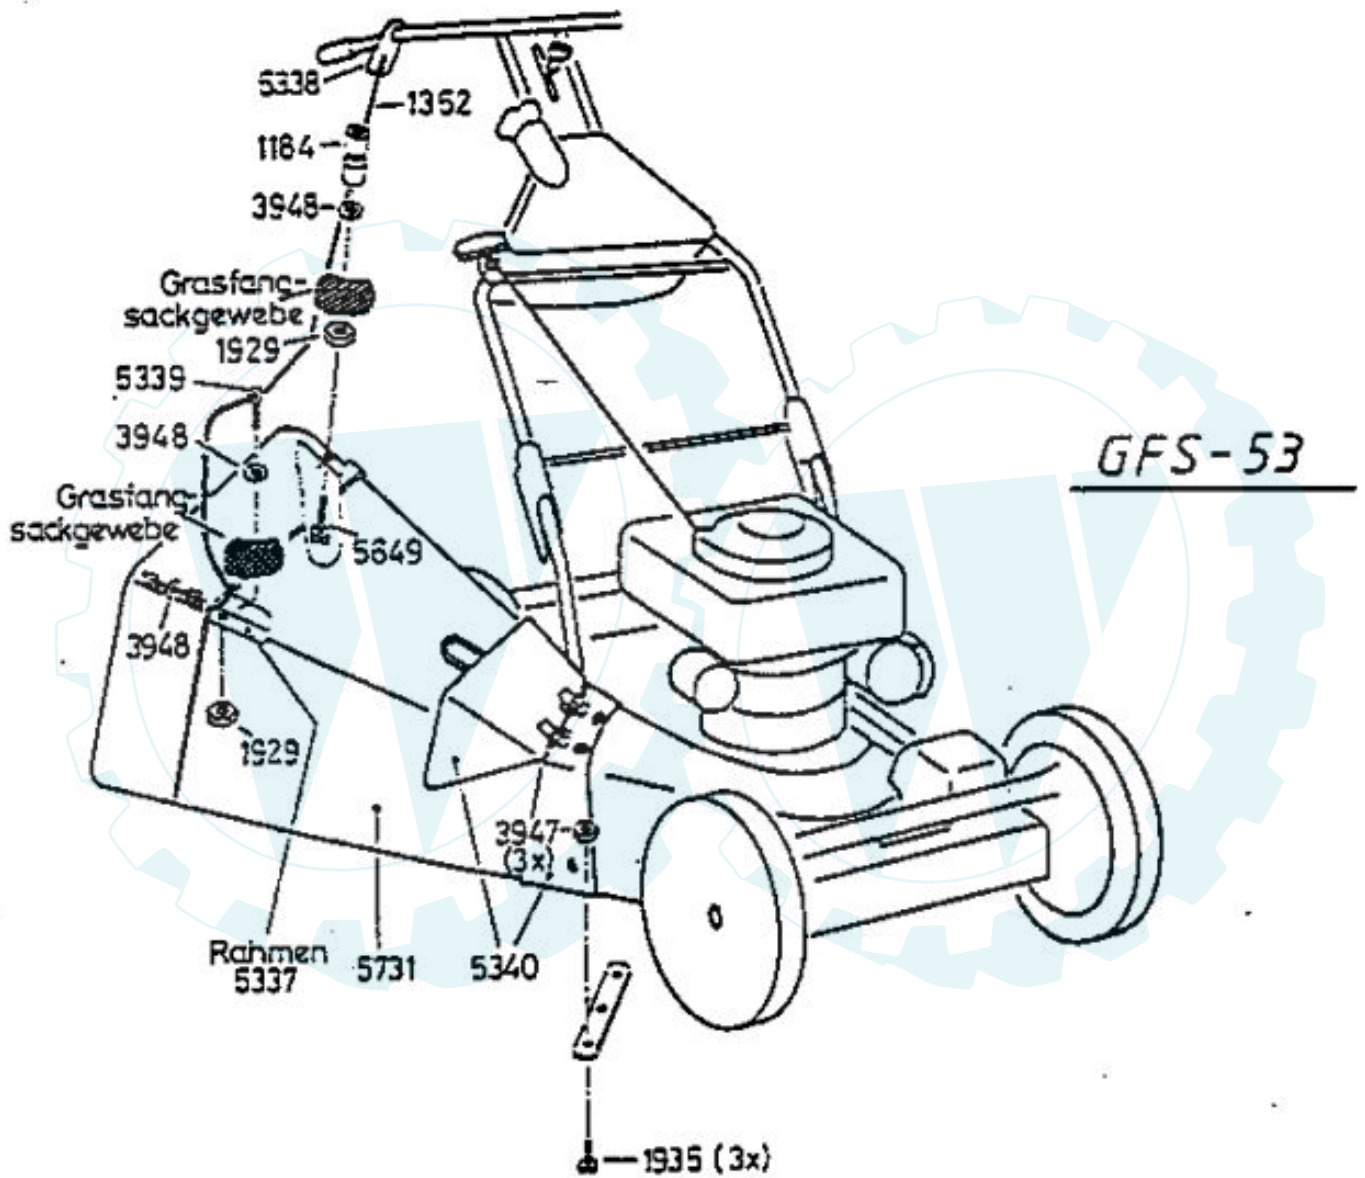

**6126** Antriebsblock  
driving unit  
moteur complet

DOB

3123R } 13 Zähne  
3124L }

Dichtungssatz  
gaskets  
joints

- 3683 { 1x 3349
- 1x 3366
- 1x 3487

**6127.** Grundmotor  
motor  
moteur de base

HRB

Kupplungshebel  
AS 21 AH9 ab 10/94  
AS 21-165/2 ab 10/94  
AS 53 B4, AS 21 AH1,  
AS 21-165/3, AS 26 AH9/3

Messerkupplung  
AS 26 AH9 ab 10/94

Kupplungshebel  
AS 21 AH8, 21 AH9 bis 9/94  
AS 21-165, 21-165/2 bis 9/94  
AS 26 AH8, 26 AH9 bis 9/94  
AS 53 B2, B3  
AS 45 B1A, B3A, B4

4199

**3632** -Rutschkupplung  
ohne Messer  
-friction clutch  
without blade  
-l'embrayage à  
friction sans lame