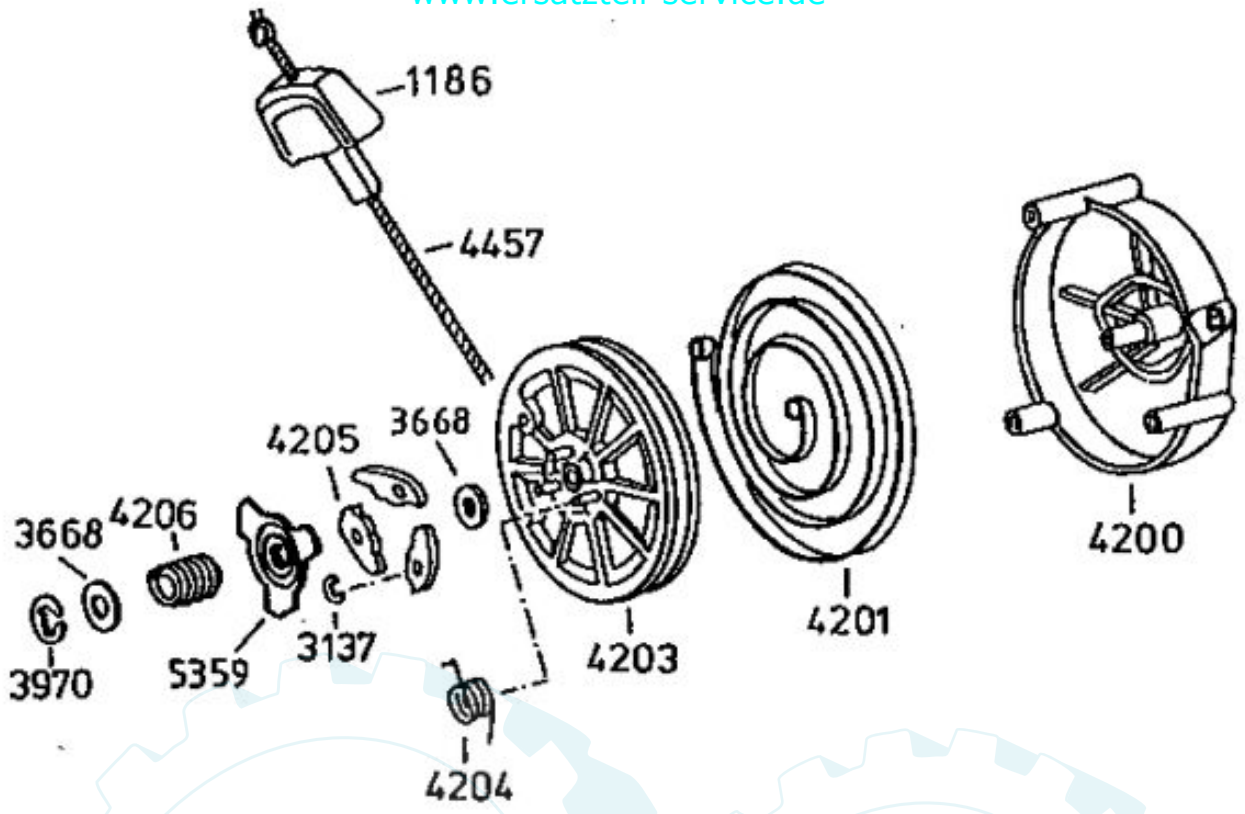

**6126** Antriebsblock  
driving unit  
moteur complet

DOB

3123R } 13 Zähne  
3124L }

Dichtungssatz  
gaskets  
joints

- 3683 { 1x 3349
- 1x 3366
- 1x 3487

**6127.** Grundmotor  
motor  
moteur de base

HRB

Kupplungshebel  
AS 21 AH9 ab 10/94  
AS 21-165/2 ab 10/94  
AS 53 B4, AS 21 AH1,  
AS 21-165/3, AS 26 AH9/3

Messerkupplung  
AS 26 AH9 ab 10/94

Kupplungshebel  
AS 21 AH8, 21 AH9 bis 9/94  
AS 21-165, 21-165/2 bis 9/94  
AS 26 AH8, 26 AH9 bis 9/94  
AS 53 B2, B3  
AS 45 B1A, B3A, B4

4199

**3632** -Rutschkupplung  
ohne Messer  
-friction clutch  
without blade  
-l'embrayage à  
friction sans lame