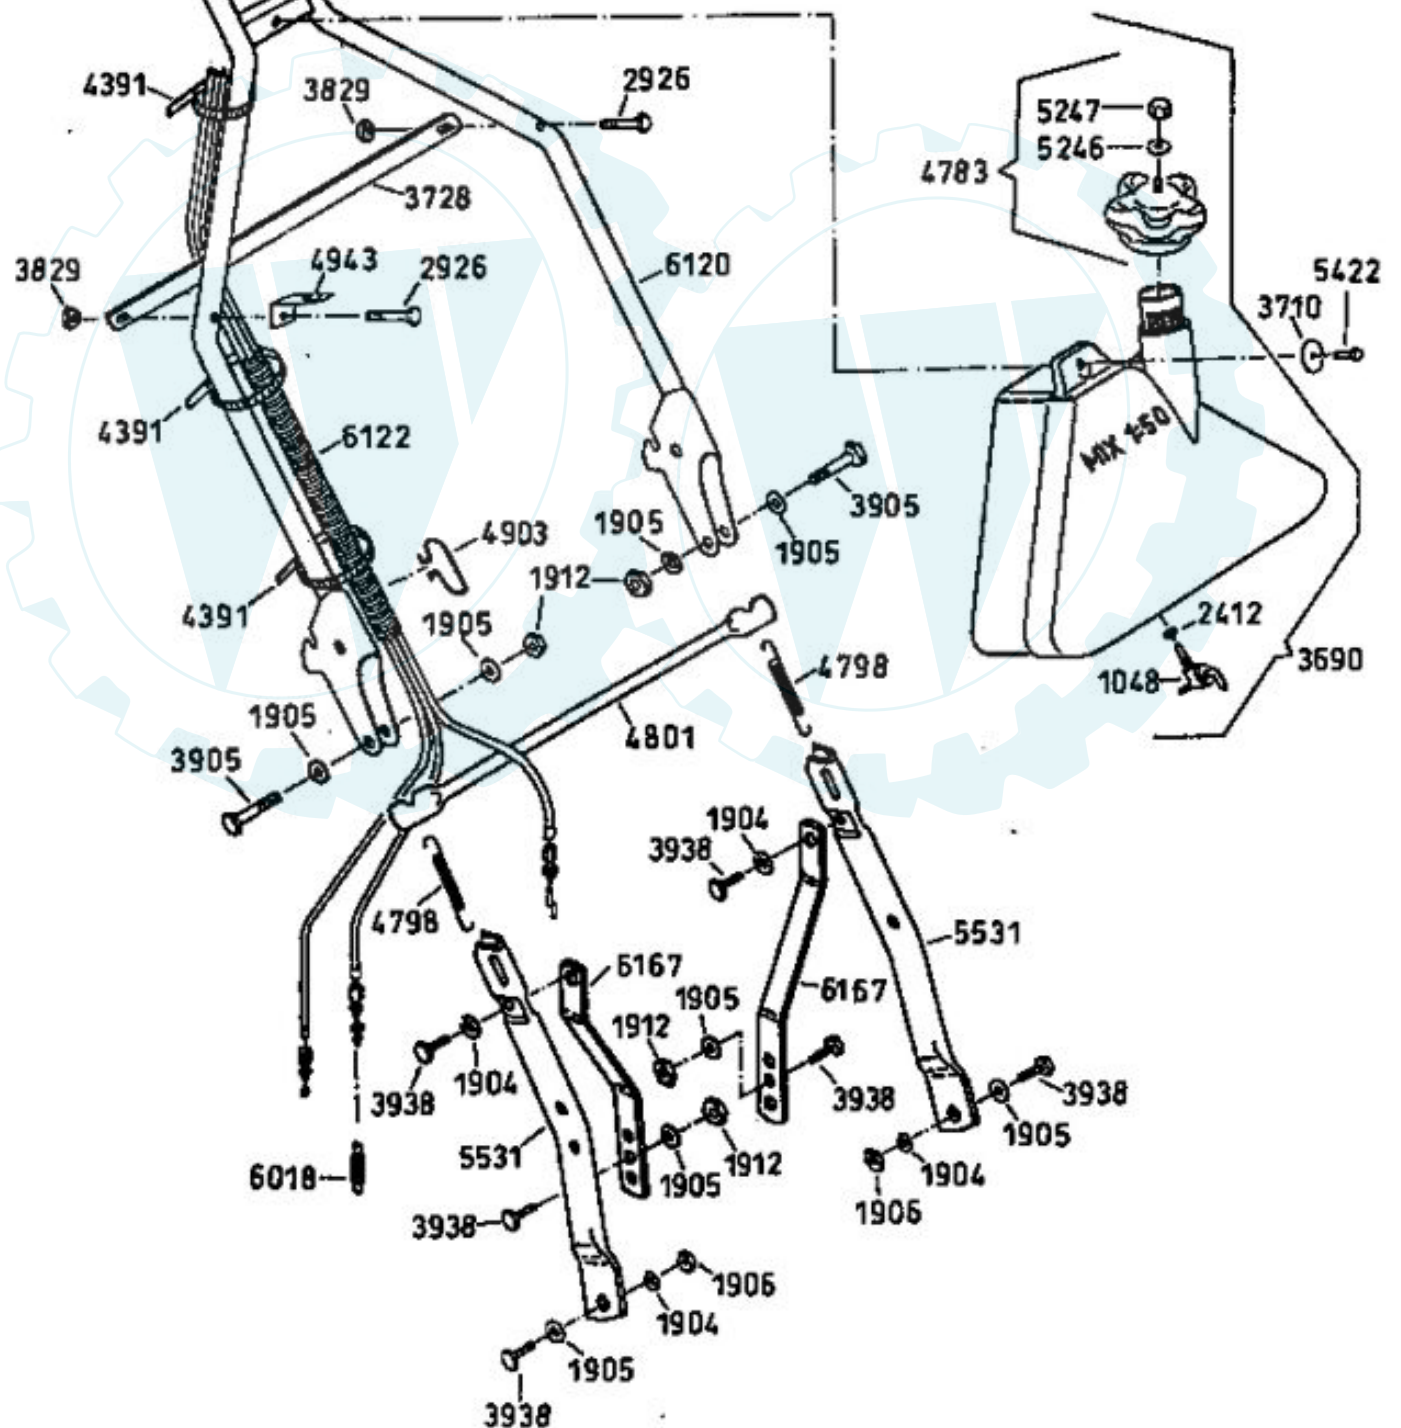

**6126** Antriebsblock  
driving unit  
moteur complet

DOB

3123R } 13 Zähne  
3124L }

Dichtungssatz  
gaskets  
joints

- 3683 { 1x 3349
- 1x 3366
- 1x 3487

**6127.** Grundmotor  
motor  
moteur de base

HRB

Kupplungshebel  
AS 21 AH9 ab 10/94  
AS 21-165/2 ab 10/94  
AS 53 B4, AS 21 AH1,  
AS 21-165/3, AS 26 AH9/3

Messerkupplung  
AS 26 AH9 ab 10/94

Kupplungshebel  
AS 21 AH8, 21 AH9 bis 9/94  
AS 21-165, 21-165/2 bis 9/94  
AS 26 AH8, 26 AH9 bis 9/94  
AS 53 B2, B3  
AS 45 B1A, B3A, B4

4199

**3632** -Rutschkupplung  
ohne Messer  
-friction clutch  
without blade  
-l'embrayage à  
friction sans lame