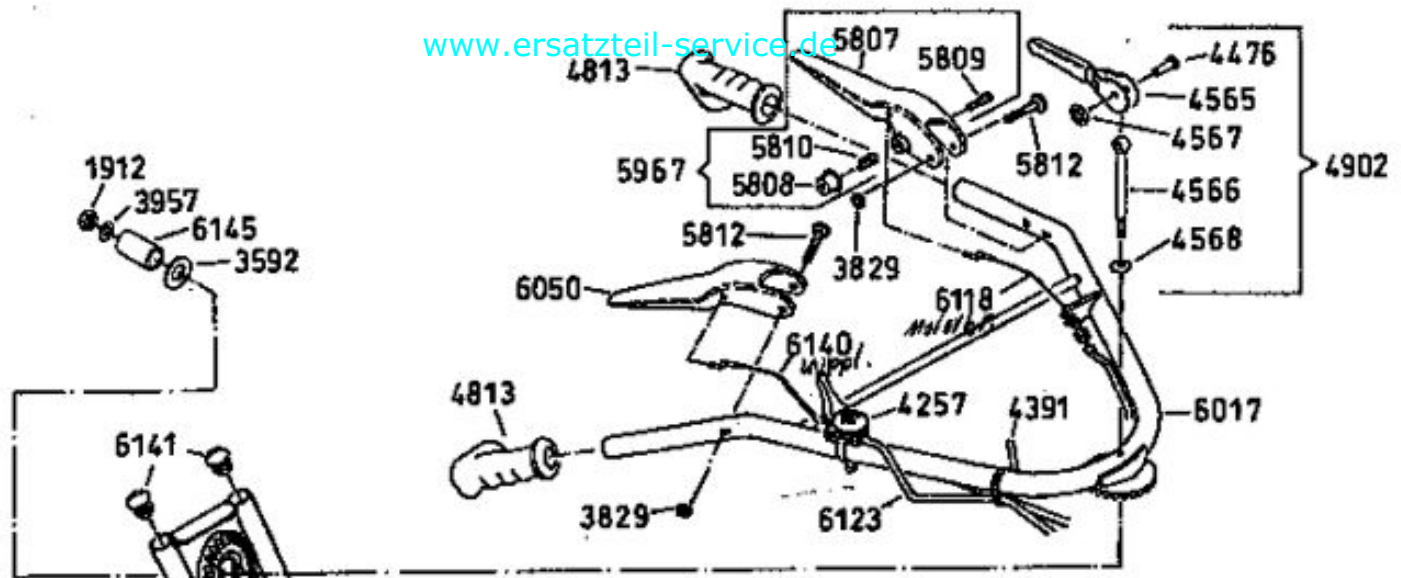

**6126** Antriebsblock  
driving unit  
moteur complet

DOB

3123R } 13 Zähne  
3124L }

Dichtungssatz  
gaskets  
joints

- 3683 { 1x 3349
- 1x 3366
- 1x 3487

**6127.** Grundmotor  
motor  
moteur de base

HRB

Kupplungshebel  
AS 21 AH9 ab 10/94  
AS 21-165/2 ab 10/94  
AS 53 B4, AS 21 AH1,  
AS 21-165/3, AS 26 AH9/3

Messerkupplung  
AS 26 AH9 ab 10/94

Kupplungshebel  
AS 21 AH8, 21 AH9 bis 9/94  
AS 21-165, 21-165/2 bis 9/94  
AS 26 AH8, 26 AH9 bis 9/94  
AS 53 B2, B3  
AS 45 B1A, B3A, B4

4199

**3632** -Rutschkupplung  
ohne Messer  
-friction clutch  
without blade  
-l'embrayage à  
friction sans lame