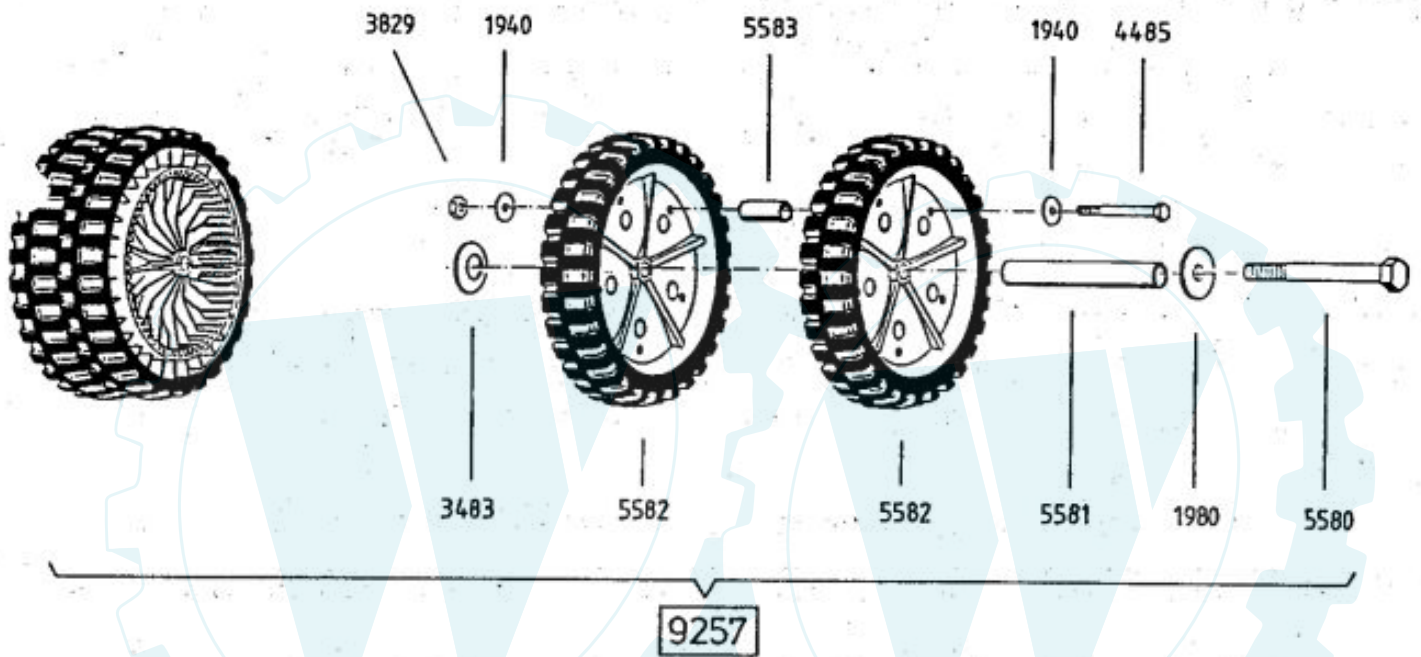

**6126** Antriebsblock  
driving unit  
moteur complet

DOB

3123R } 13 Zähne  
3124L }

Dichtungssatz  
gaskets  
joints

- 3683 { 1x 3349
- 1x 3366
- 1x 3487

**6127.** Grundmotor  
motor  
moteur de base

HRB

Kupplungshebel  
AS 21 AH9 ab 10/94  
AS 21-165/2 ab 10/94  
AS 53 B4, AS 21 AH1,  
AS 21-165/3, AS 26 AH9/3

Messerkupplung  
AS 26 AH9 ab 10/94

Kupplungshebel  
AS 21 AH8, 21 AH9 bis 9/94  
AS 21-165, 21-165/2 bis 9/94  
AS 26 AH8, 26 AH9 bis 9/94  
AS 53 B2, B3  
AS 45 B1A, B3A, B4

4199

**3632** -Rutschkupplung  
ohne Messer  
-friction clutch  
without blade  
-l'embrayage à  
friction sans lame