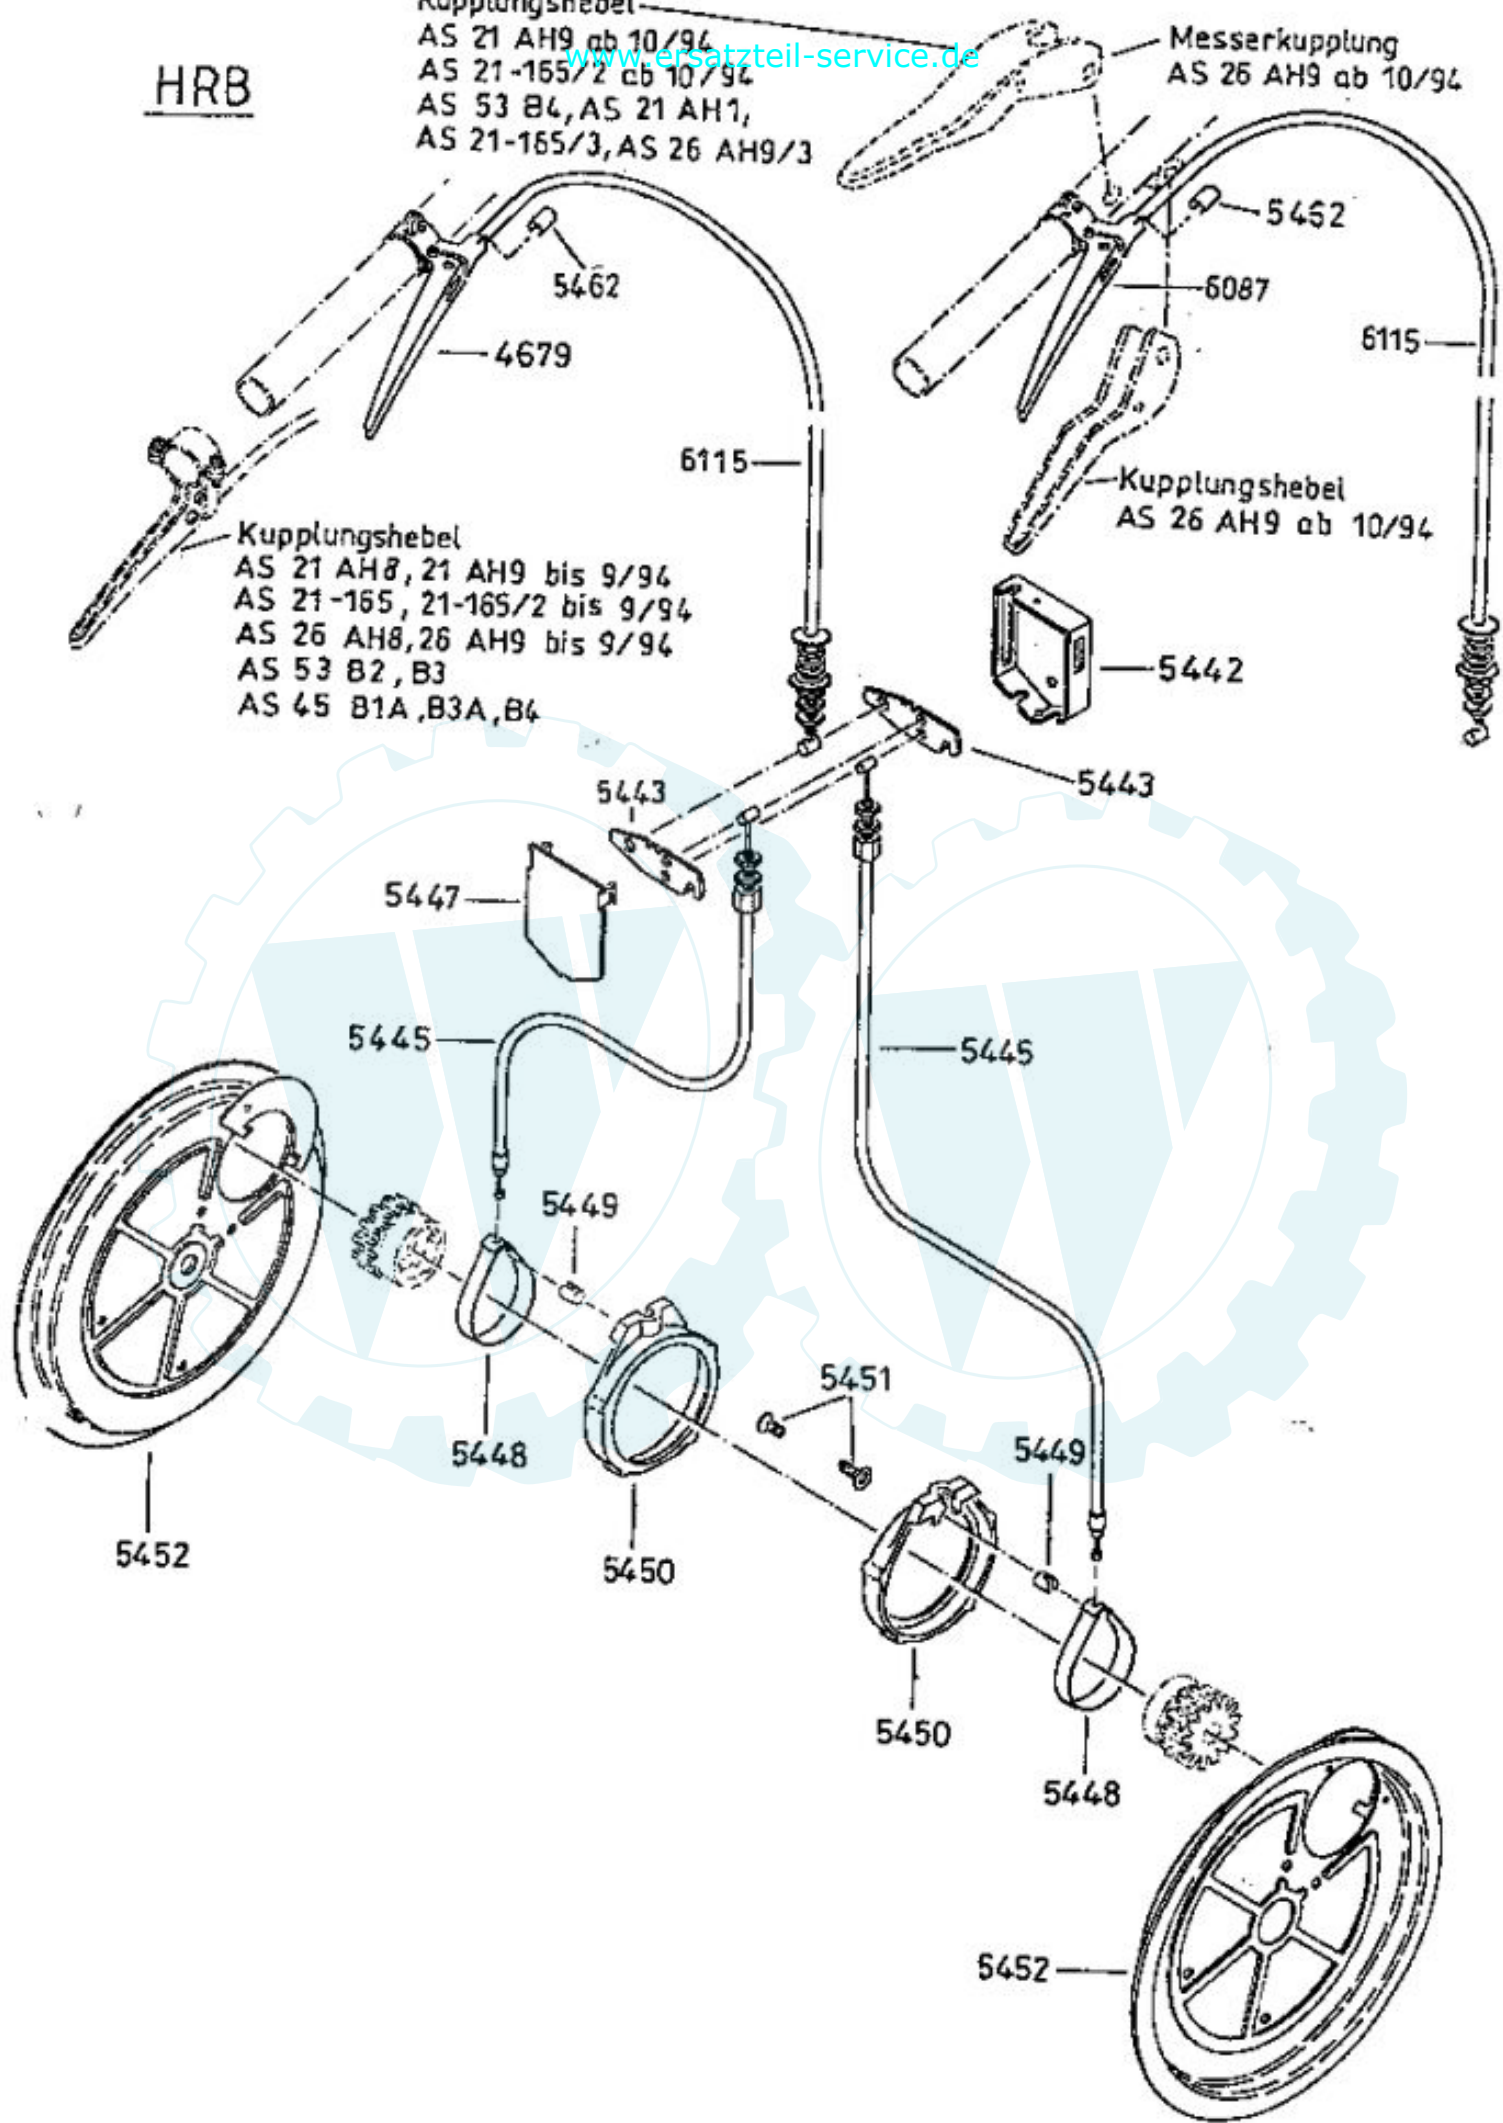

**6126** Antriebsblock  
driving unit  
moteur complet

DOB

3123R } 13 Zähne  
3124L }

Dichtungssatz  
gaskets  
joints

- 3683 { 1x 3349
- 1x 3366
- 1x 3487

**6127.** Grundmotor  
motor  
moteur de base

HRB

Kupplungshebel  
AS 21 AH9 ab 10/94  
AS 21-165/2 ab 10/94  
AS 53 B4, AS 21 AH1,  
AS 21-165/3, AS 26 AH9/3

Messerkupplung  
AS 26 AH9 ab 10/94

Kupplungshebel  
AS 21 AH8, 21 AH9 bis 9/94  
AS 21-165, 21-165/2 bis 9/94  
AS 26 AH8, 26 AH9 bis 9/94  
AS 53 B2, B3  
AS 45 B1A, B3A, B4

4199

**3632** -Rutschkupplung  
ohne Messer  
-friction clutch  
without blade  
-l'embrayage à  
friction sans lame