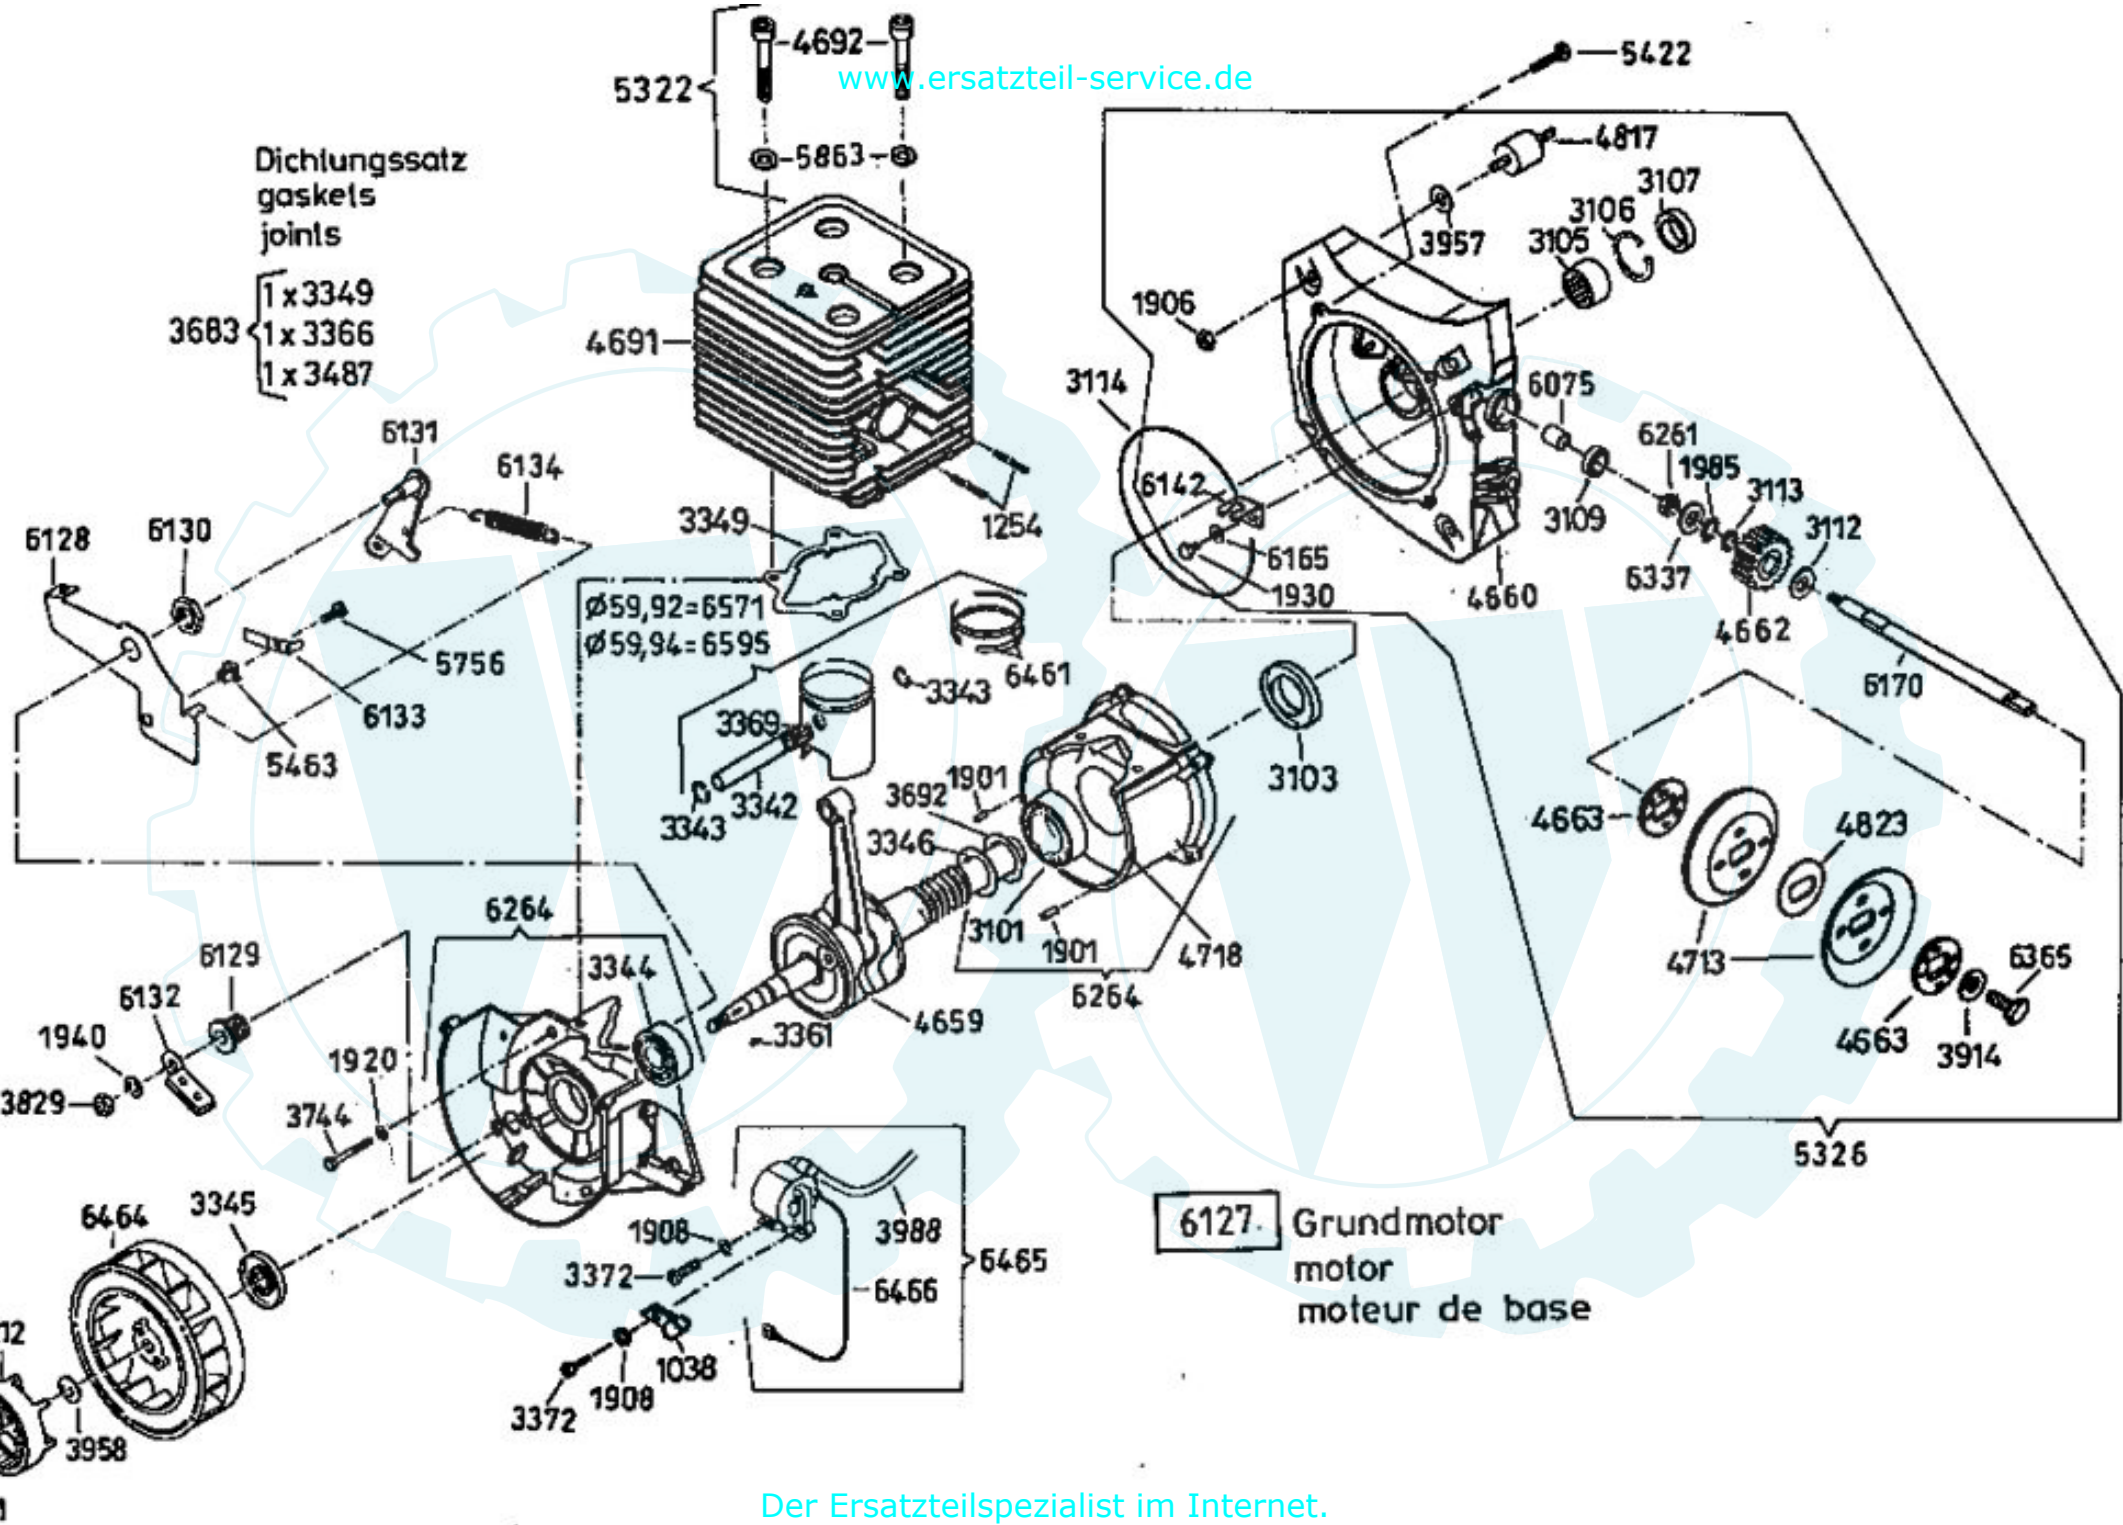

**6126** Antriebsblock  
driving unit  
moteur complet

DOB

3123R } 13 Zähne  
3124L }

Dichtungssatz  
gaskets  
joints

- 3683 { 1x 3349
- 1x 3366
- 1x 3487

**6127.** Grundmotor  
motor  
moteur de base

HRB

Kupplungshebel  
AS 21 AH9 ab 10/94  
AS 21-165/2 ab 10/94  
AS 53 B4, AS 21 AH1,  
AS 21-165/3, AS 26 AH9/3

Messerkupplung  
AS 26 AH9 ab 10/94

Kupplungshebel  
AS 21 AH8, 21 AH9 bis 9/94  
AS 21-165, 21-165/2 bis 9/94  
AS 26 AH8, 26 AH9 bis 9/94  
AS 53 B2, B3  
AS 45 B1A, B3A, B4

4199

**3632** -Rutschkupplung  
ohne Messer  
-friction clutch  
without blade  
-l'embrayage à  
friction sans lame