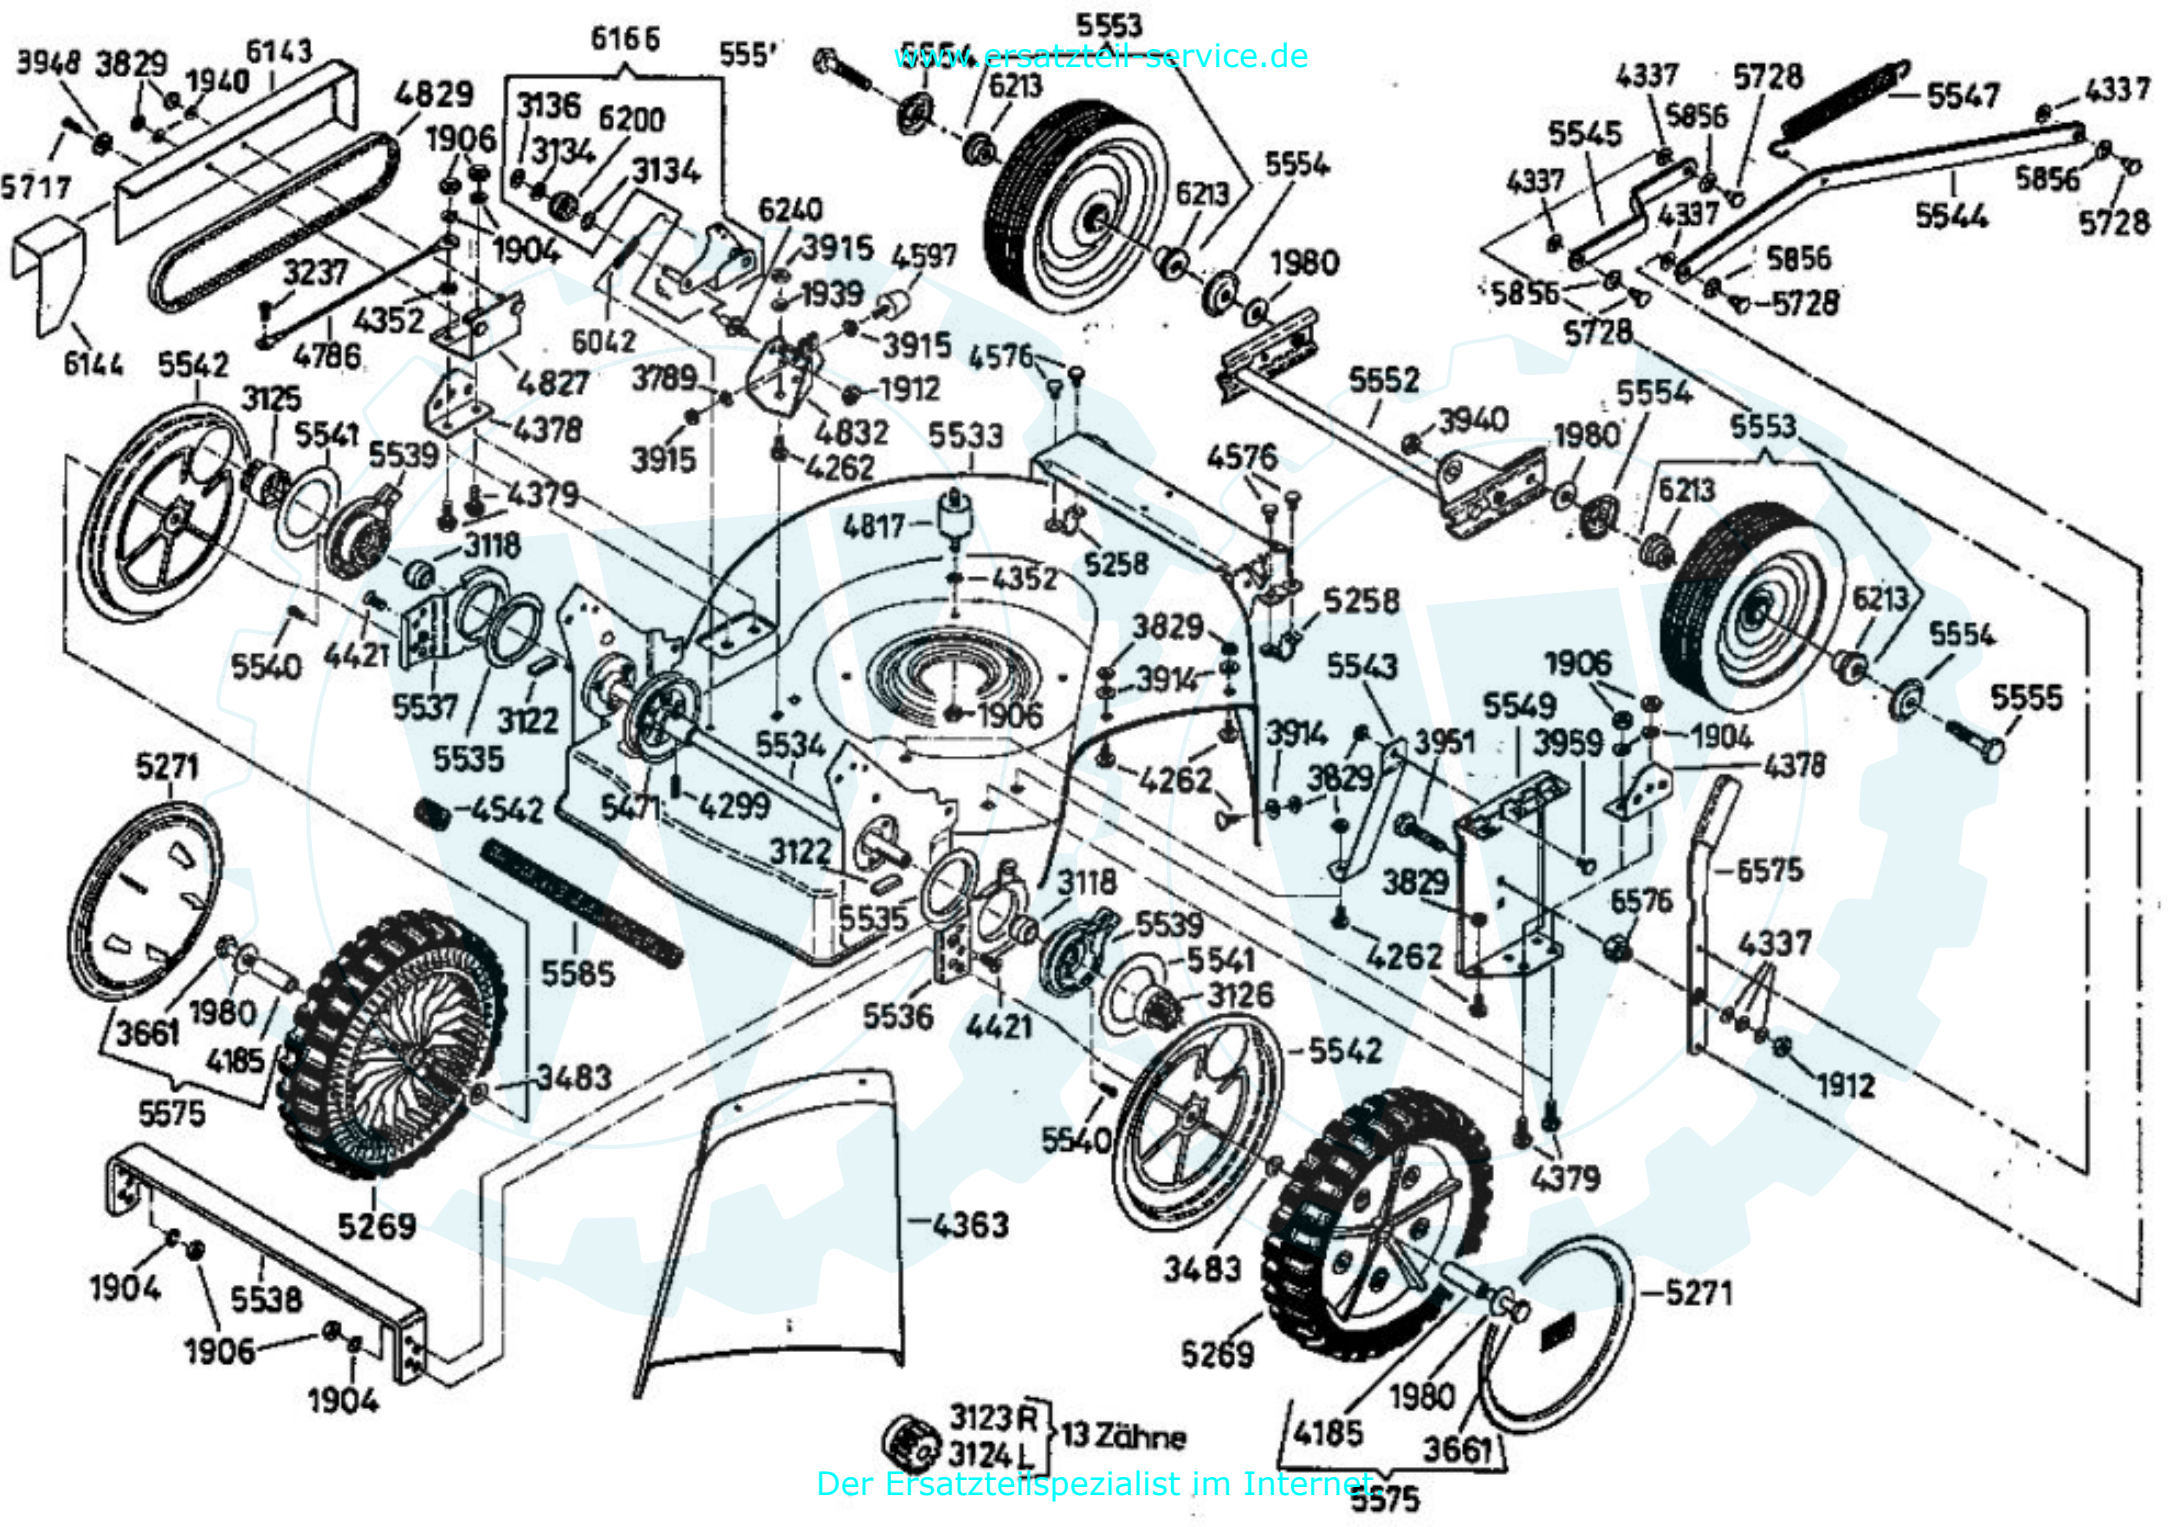

**6126** Antriebsblock  
driving unit  
moteur complet

DOB

3123R } 13 Zähne  
3124L }

Dichtungssatz  
gaskets  
joints

- 3683 { 1x 3349
- 1x 3366
- 1x 3487

**6127.** Grundmotor  
motor  
moteur de base

HRB

Kupplungshebel  
AS 21 AH9 ab 10/94  
AS 21-165/2 ab 10/94  
AS 53 B4, AS 21 AH1,  
AS 21-165/3, AS 26 AH9/3

Messerkupplung  
AS 26 AH9 ab 10/94

Kupplungshebel  
AS 21 AH8, 21 AH9 bis 9/94  
AS 21-165, 21-165/2 bis 9/94  
AS 26 AH8, 26 AH9 bis 9/94  
AS 53 B2, B3  
AS 45 B1A, B3A, B4

4199

**3632** -Rutschkupplung  
ohne Messer  
-friction clutch  
without blade  
-l'embrayage à  
friction sans lame