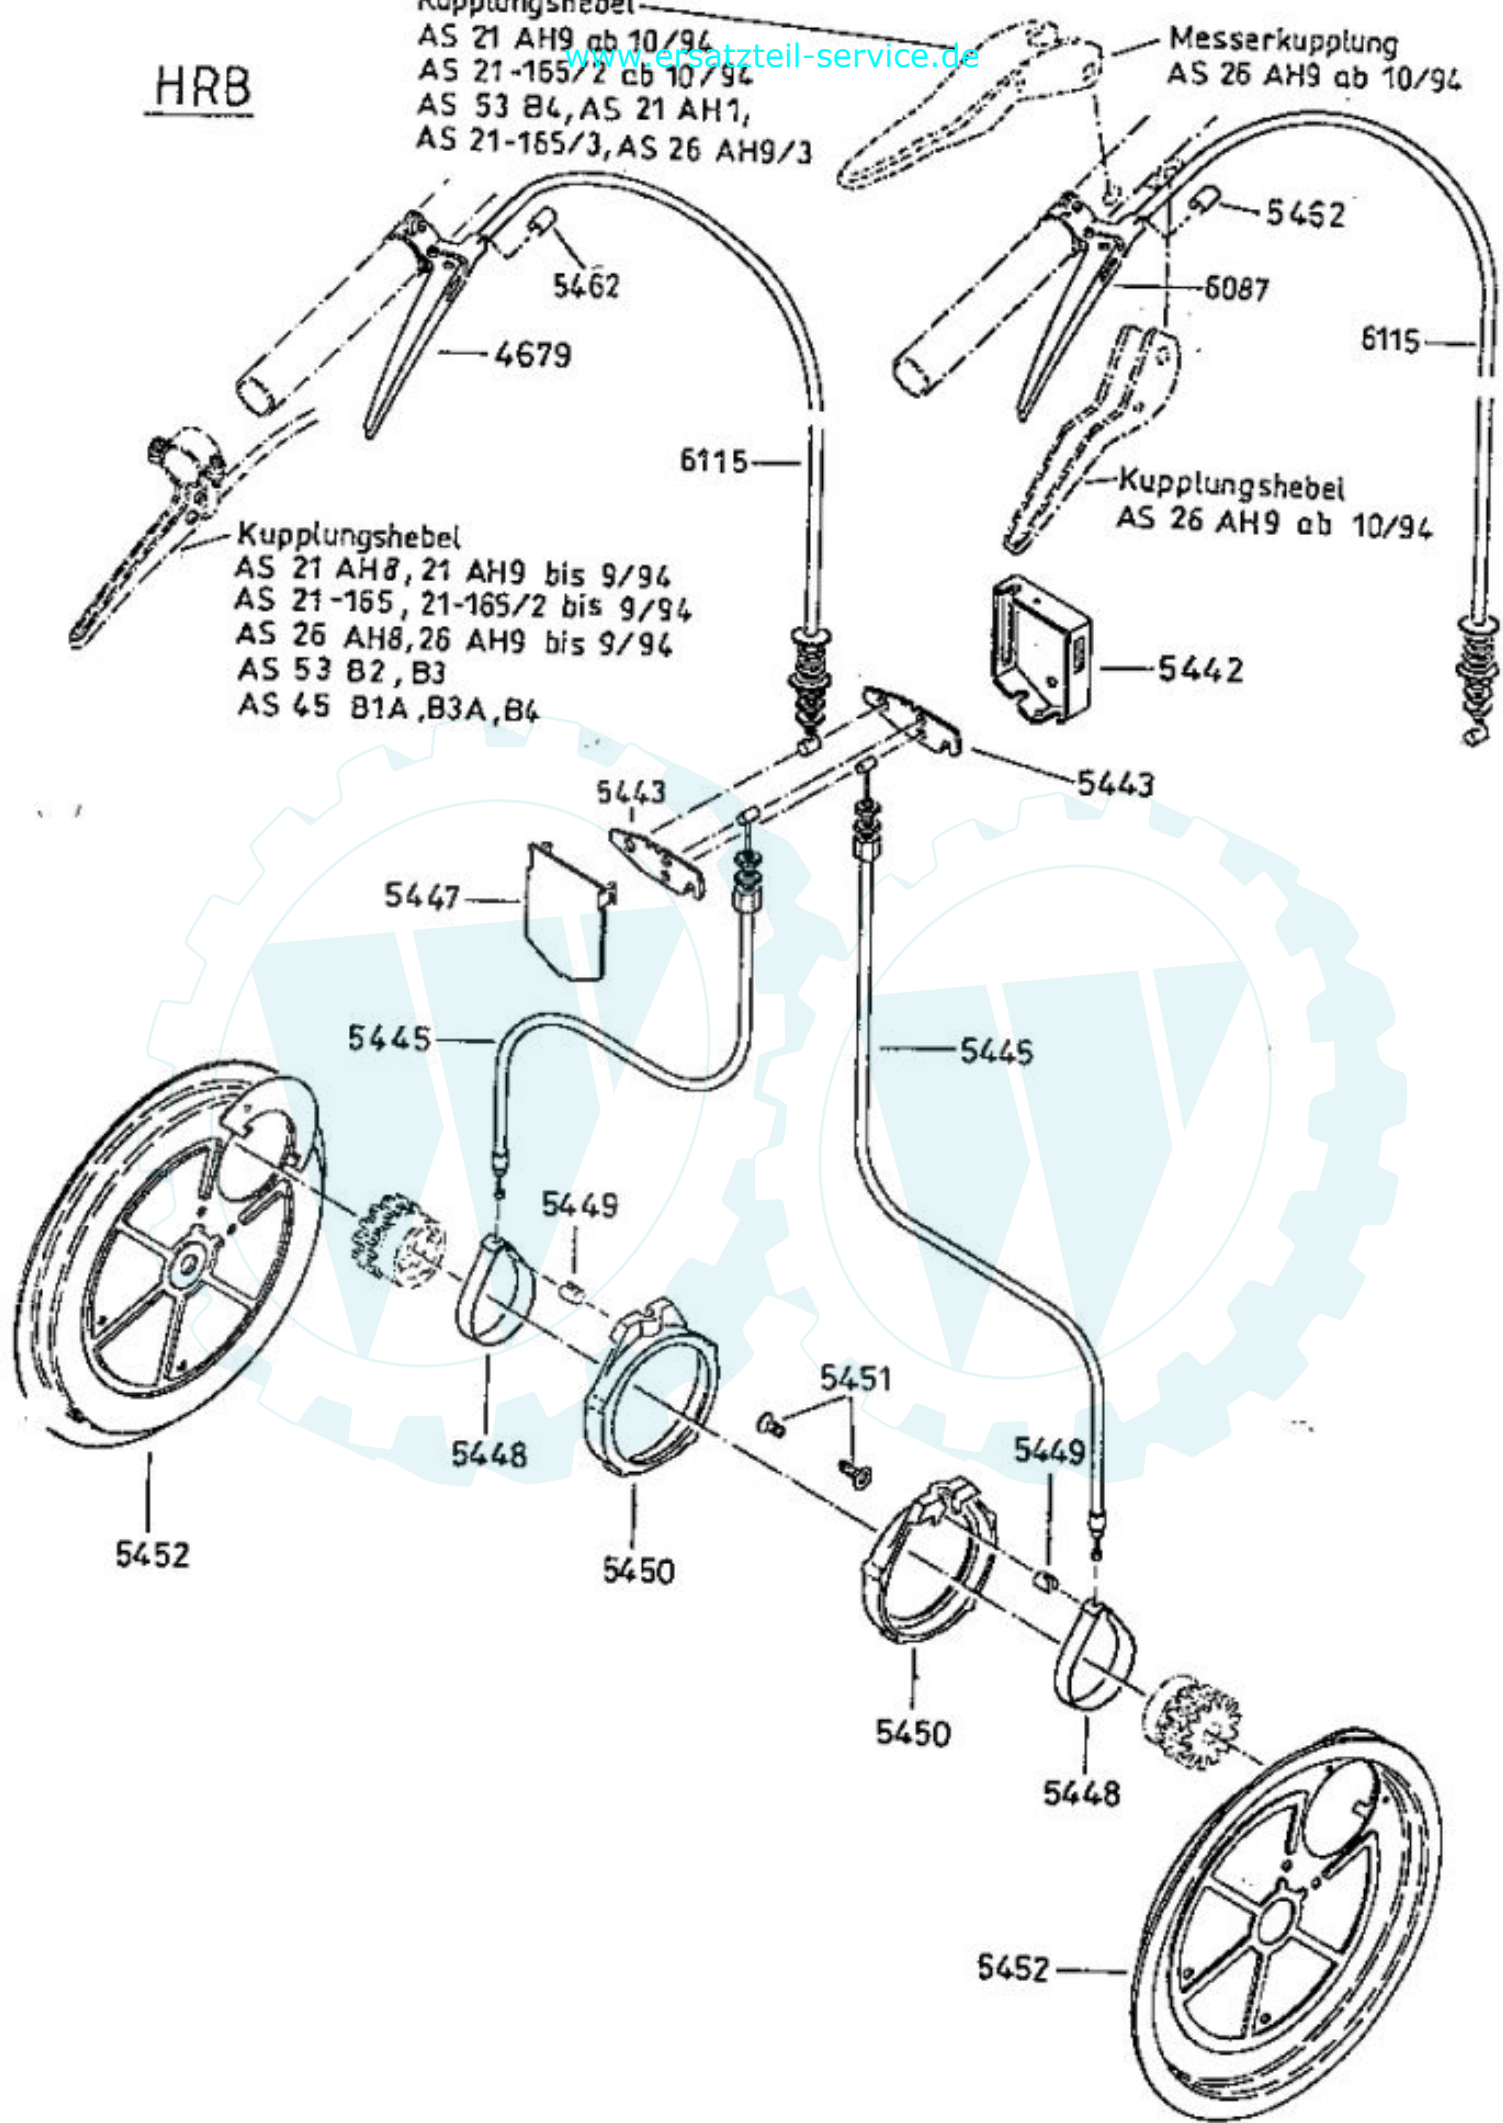

6124 Antriebsblock
driving unit
moteur complet

DOB

Dichtungssatz
gaskets
joints

- 3683 { 1 x 3349
- 1 x 3366
- 1 x 3487

6125 Grundmotor
motor
moteur de base

HRB

Kupplungshebel
AS 21 AH9 ab 10/94
AS 21-165/2 ab 10/94
AS 53 B4, AS 21 AH1,
AS 21-165/3, AS 26 AH9/3

Messerkupplung
AS 26 AH9 ab 10/94

Kupplungshebel
AS 21 AH8, 21 AH9 bis 9/94
AS 21-165, 21-165/2 bis 9/94
AS 26 AH8, 26 AH9 bis 9/94
AS 53 B2, B3
AS 45 B1A, B3A, B4

4199