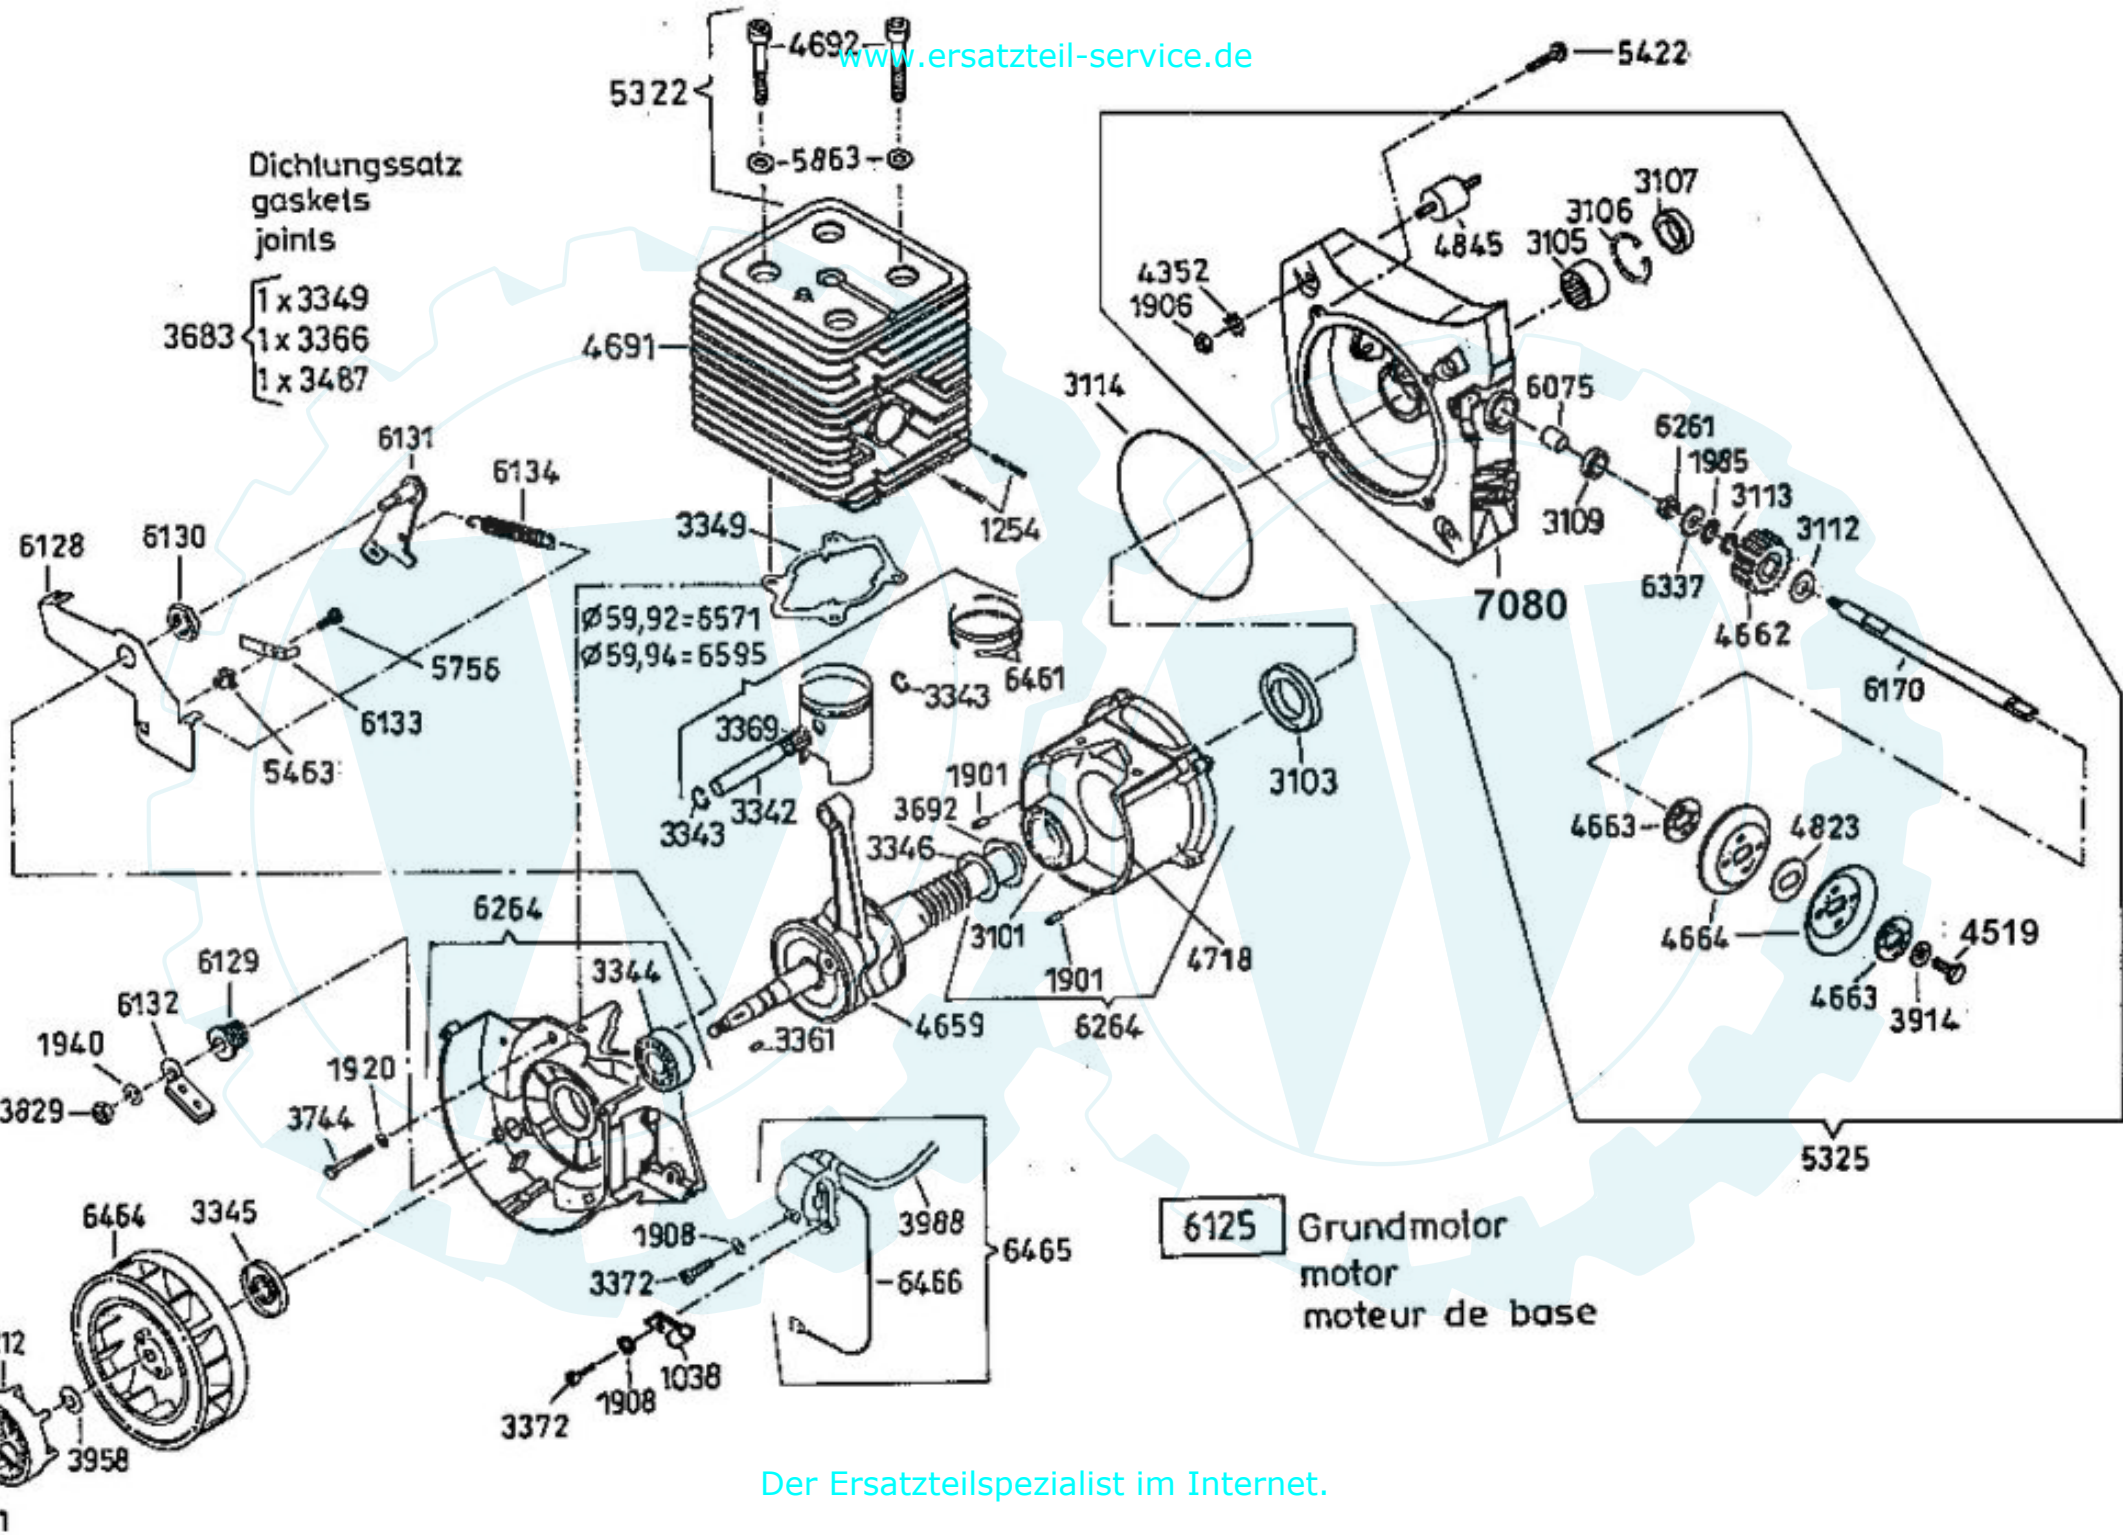

6124 Antriebsblock
driving unit
moteur complet

DOB

Dichtungssatz
gaskets
joints

- 3683 { 1 x 3349
- 1 x 3366
- 1 x 3487

6125 Grundmotor
motor
moteur de base

HRB

Kupplungshebel
AS 21 AH9 ab 10/94
AS 21-165/2 ab 10/94
AS 53 B4, AS 21 AH1,
AS 21-165/3, AS 26 AH9/3

Messerkupplung
AS 26 AH9 ab 10/94

Kupplungshebel
AS 21 AH8, 21 AH9 bis 9/94
AS 21-165, 21-165/2 bis 9/94
AS 26 AH8, 26 AH9 bis 9/94
AS 53 B2, B3
AS 45 B1A, B3A, B4

4199