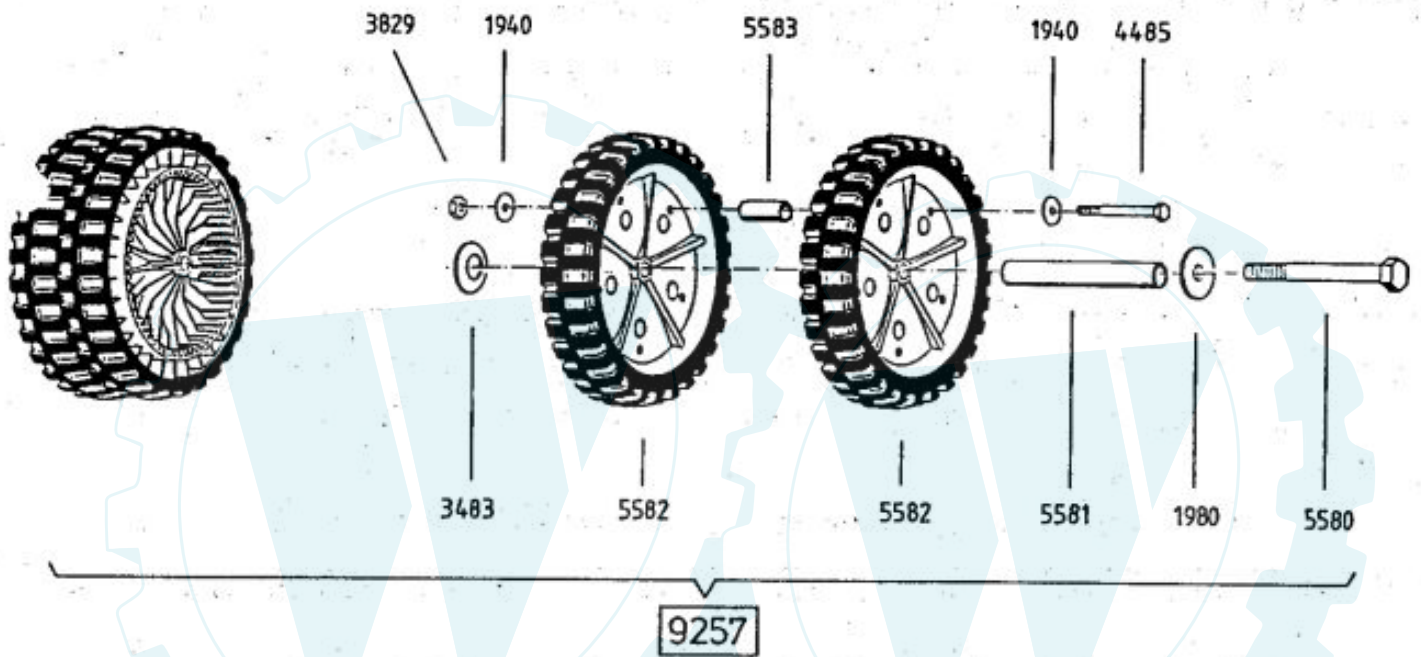

6124 Antriebsblock
driving unit
moteur complet

DOB

Dichtungssatz
gaskets
joints

- 3683 { 1 x 3349
- 1 x 3366
- 1 x 3487

6125 Grundmotor
motor
moteur de base

HRB

Kupplungshebel
AS 21 AH9 ab 10/94
AS 21-165/2 ab 10/94
AS 53 B4, AS 21 AH1,
AS 21-165/3, AS 26 AH9/3

Messerkupplung
AS 26 AH9 ab 10/94

Kupplungshebel
AS 21 AH8, 21 AH9 bis 9/94
AS 21-165, 21-165/2 bis 9/94
AS 26 AH8, 26 AH9 bis 9/94
AS 53 B2, B3
AS 45 B1A, B3A, B4

4199