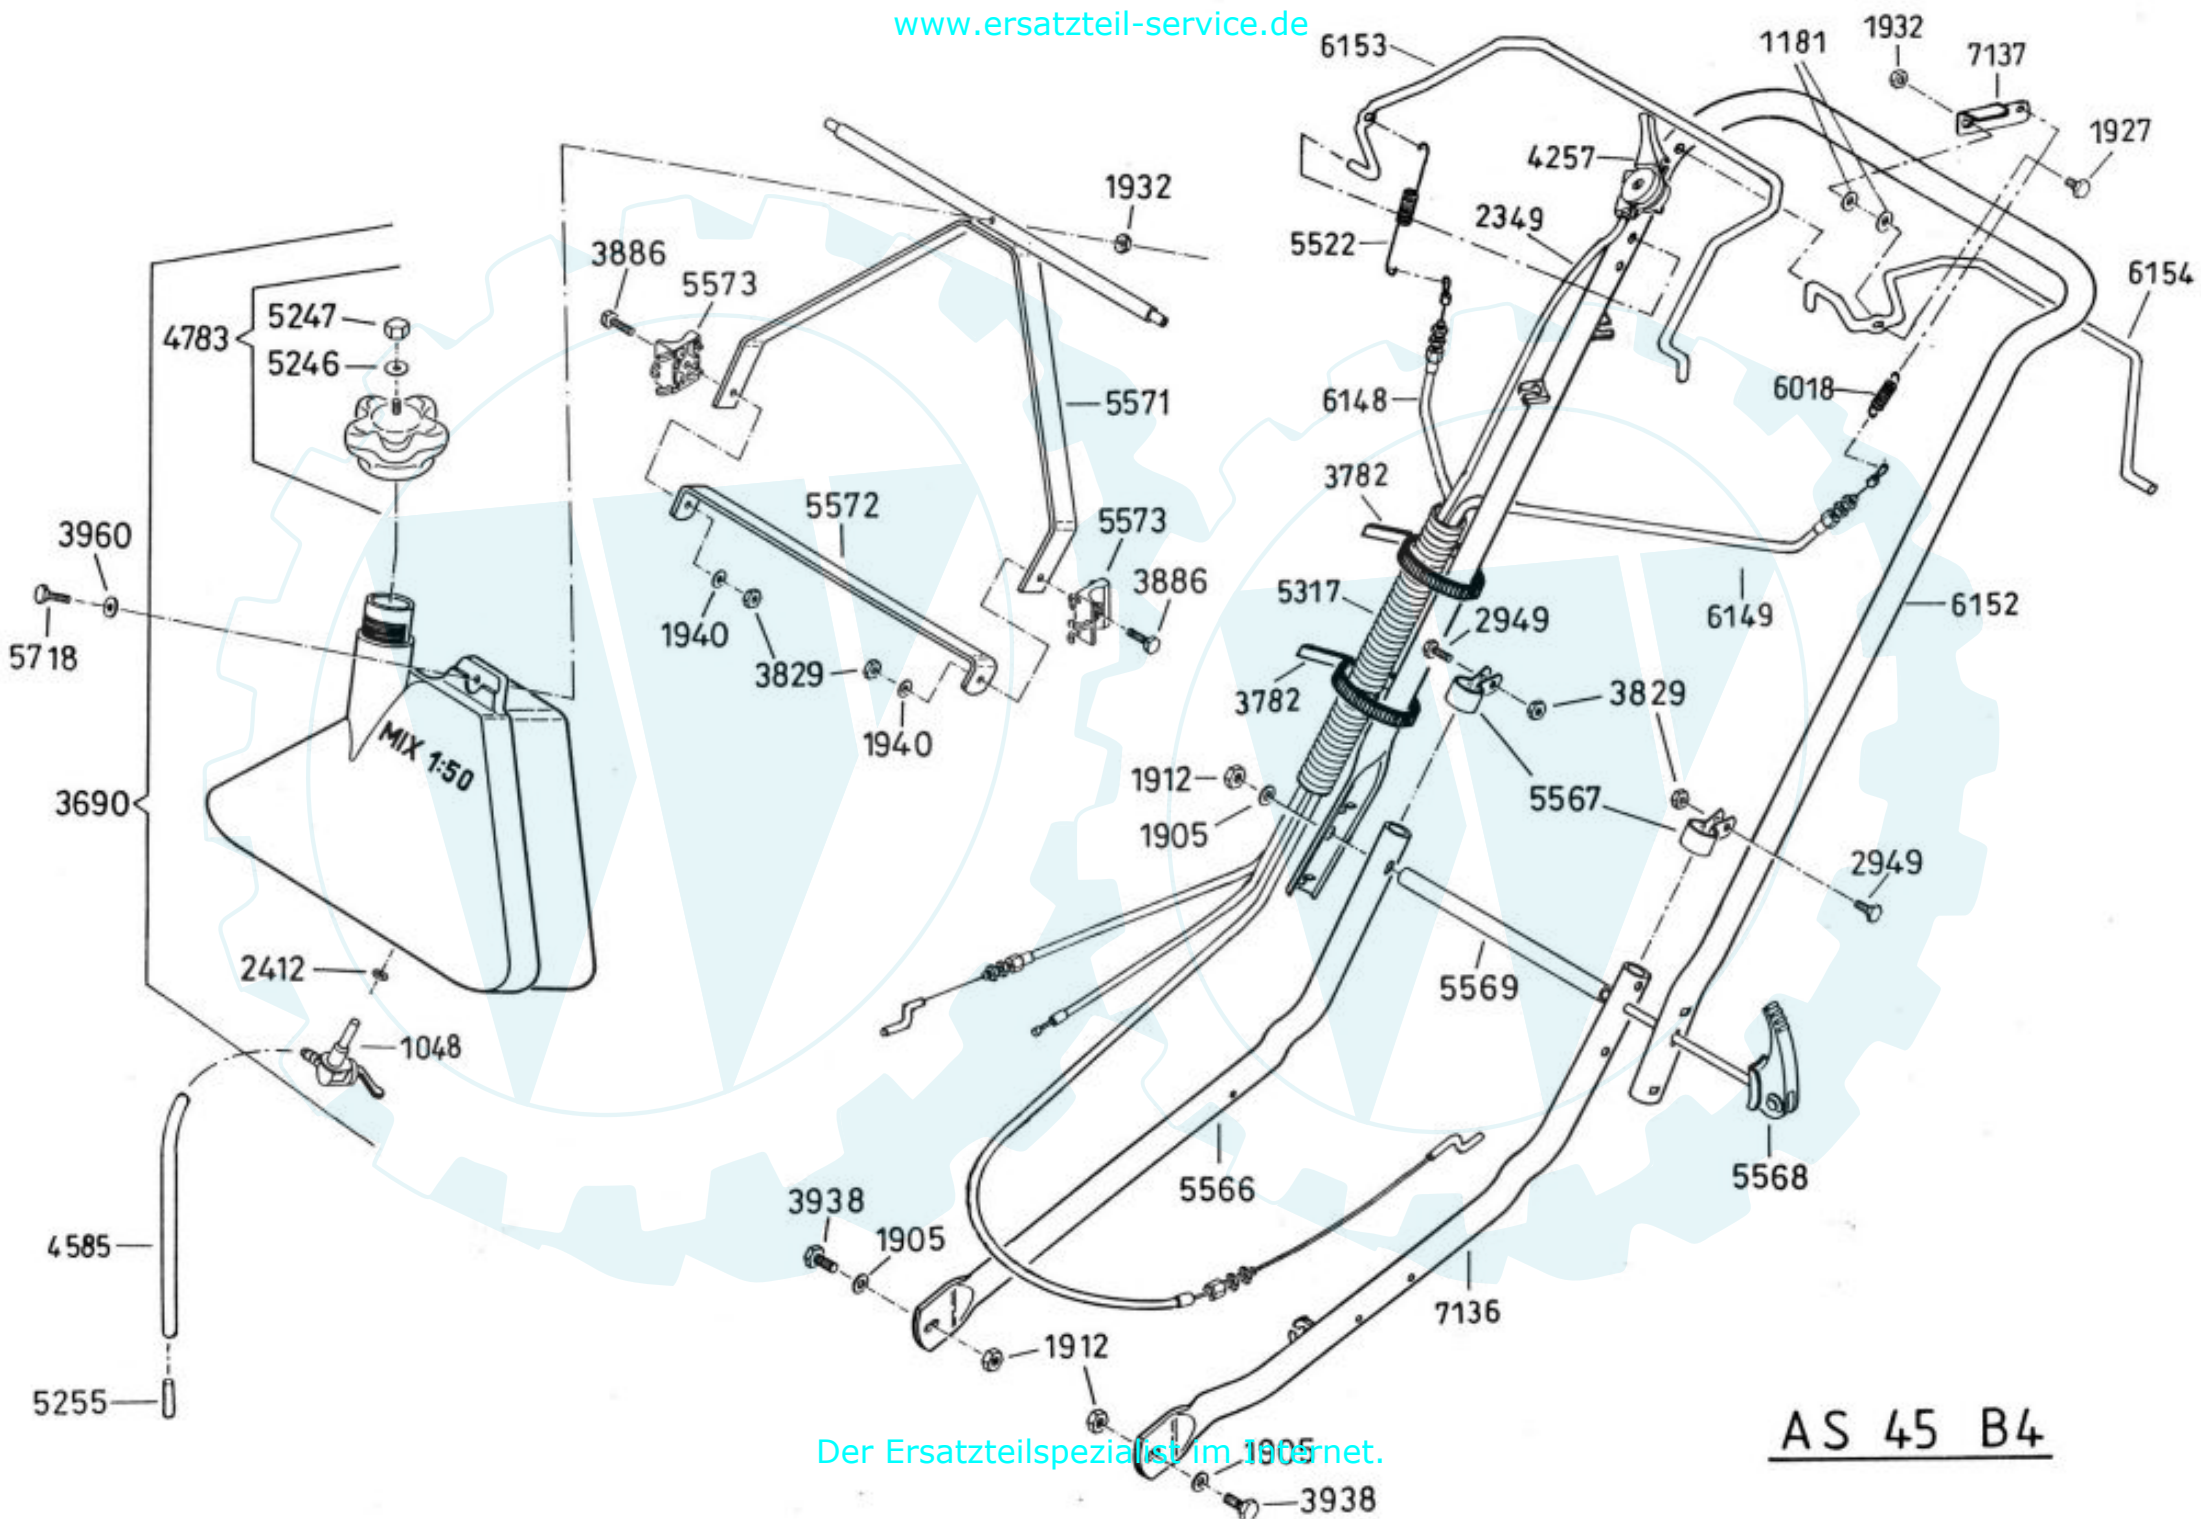

6124 Antriebsblock
driving unit
moteur complet

DOB

Dichtungssatz
gaskets
joints

- 3683 { 1 x 3349
- 1 x 3366
- 1 x 3487

6125 Grundmotor
motor
moteur de base

HRB

Kupplungshebel
AS 21 AH9 ab 10/94
AS 21-165/2 ab 10/94
AS 53 B4, AS 21 AH1,
AS 21-165/3, AS 26 AH9/3

Messerkupplung
AS 26 AH9 ab 10/94

Kupplungshebel
AS 21 AH8, 21 AH9 bis 9/94
AS 21-165, 21-165/2 bis 9/94
AS 26 AH8, 26 AH9 bis 9/94
AS 53 B2, B3
AS 45 B1A, B3A, B4

4199