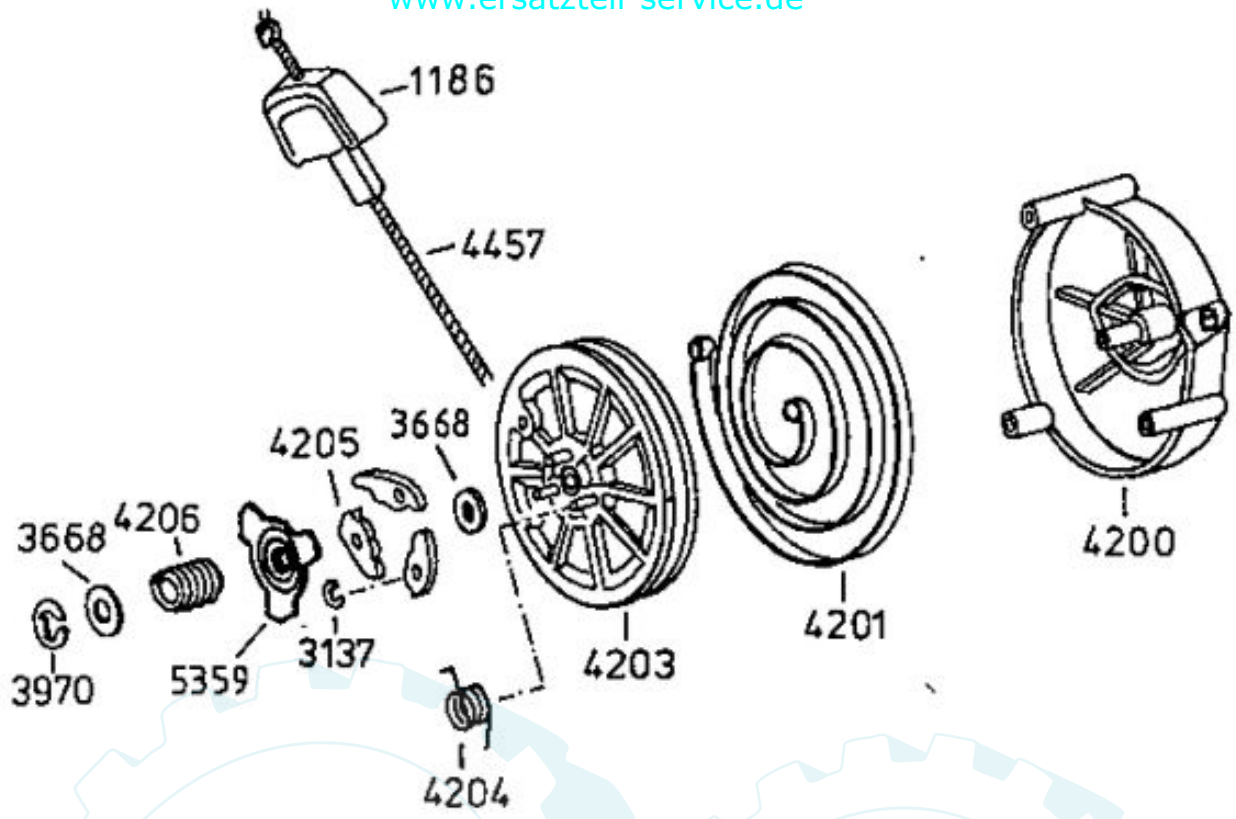

6124 Antriebsblock
driving unit
moteur complet

DOB

Dichtungssatz
gaskets
joints

- 3683 { 1 x 3349
- 1 x 3366
- 1 x 3487

6125 Grundmotor
motor
moteur de base

HRB

Kupplungshebel
AS 21 AH9 ab 10/94
AS 21-165/2 ab 10/94
AS 53 B4, AS 21 AH1,
AS 21-165/3, AS 26 AH9/3

Messerkupplung
AS 26 AH9 ab 10/94

Kupplungshebel
AS 21 AH8, 21 AH9 bis 9/94
AS 21-165, 21-165/2 bis 9/94
AS 26 AH8, 26 AH9 bis 9/94
AS 53 B2, B3
AS 45 B1A, B3A, B4

4199