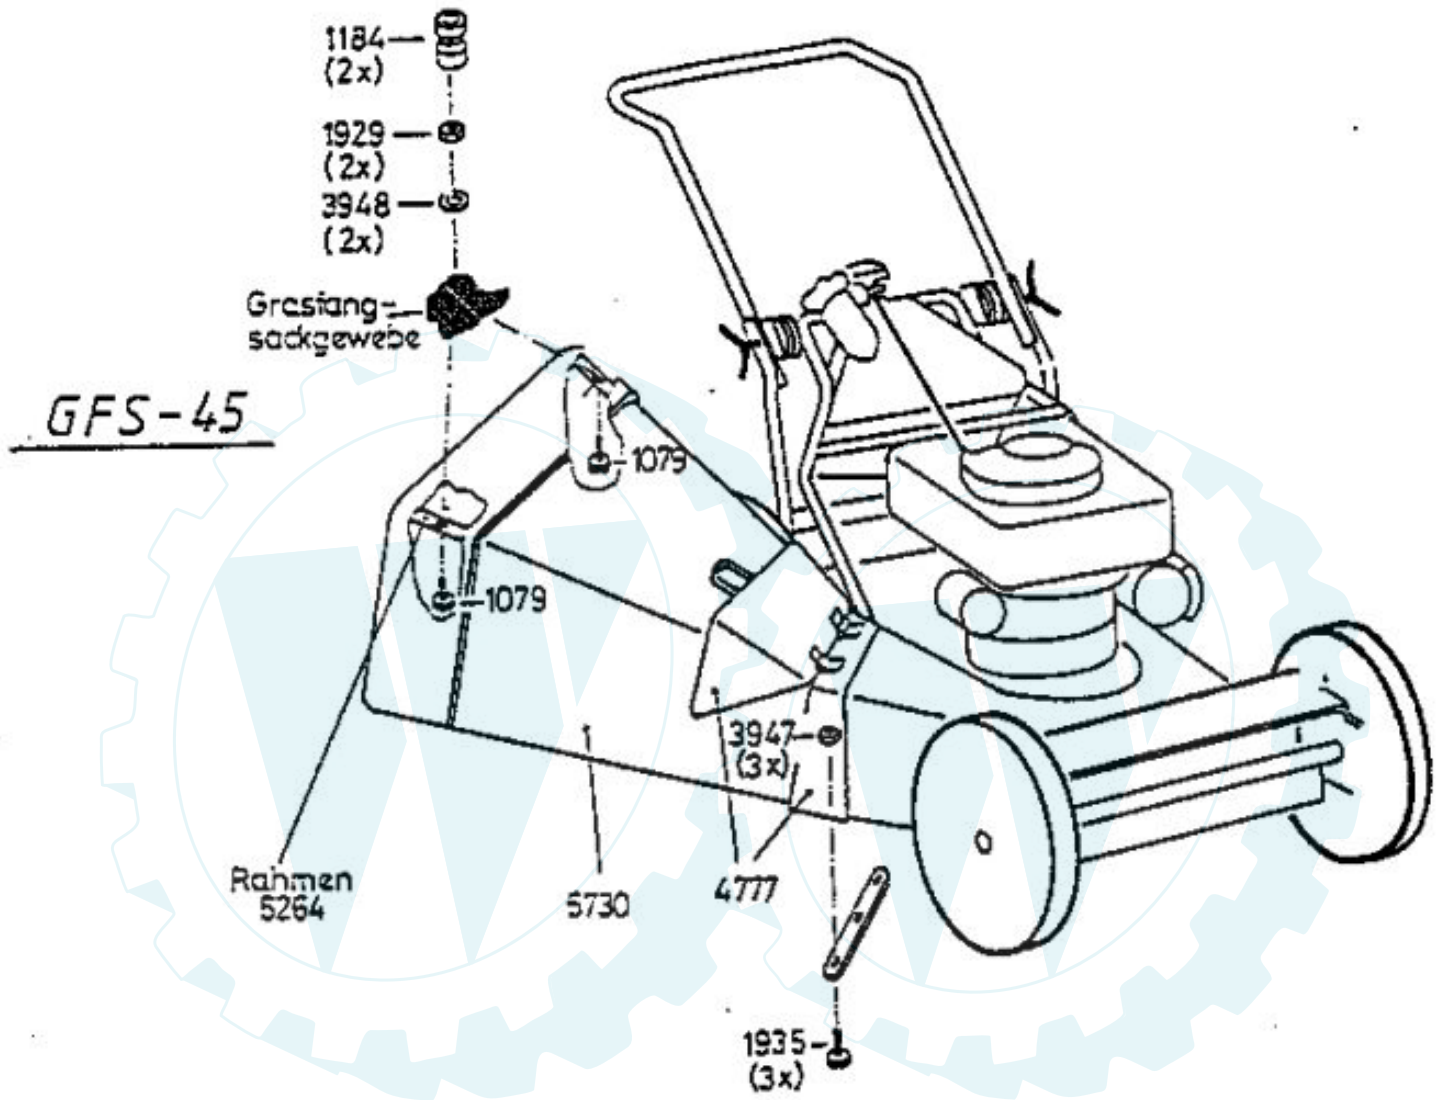

6124 Antriebsblock
driving unit
moteur complet

DOB

Dichtungssatz
gaskets
joints

- 3683 { 1 x 3349
- 1 x 3366
- 1 x 3487

6125 Grundmotor
motor
moteur de base

HRB

Kupplungshebel
AS 21 AH9 ab 10/94
AS 21-165/2 ab 10/94
AS 53 B4, AS 21 AH1,
AS 21-165/3, AS 26 AH9/3

Messerkupplung
AS 26 AH9 ab 10/94

Kupplungshebel
AS 21 AH8, 21 AH9 bis 9/94
AS 21-165, 21-165/2 bis 9/94
AS 26 AH8, 26 AH9 bis 9/94
AS 53 B2, B3
AS 45 B1A, B3A, B4

4199