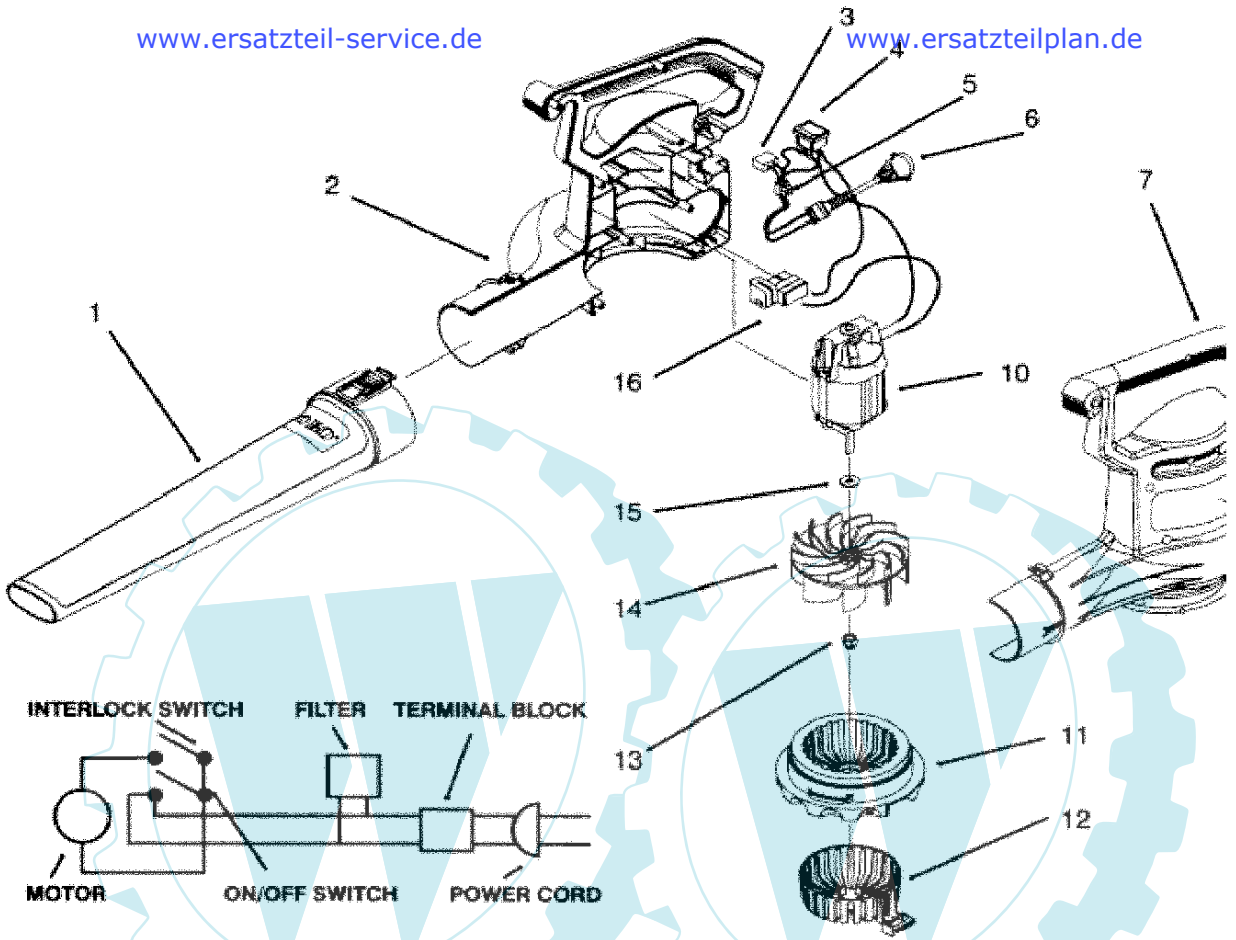

Vacuum Tube & Bag Assembly

No.	Part	Qty.
1	93-0583 BAG	1

No.	Part	Qty.
2	93-0574 TUBE - INLET	1

Blower Assembly

No.	Part	Qty.
1	93-0571 TUBE - BLOWER SHORT	1
3	93-7645 Block-Terminal	1
4	93-7646 SWITCH - POWER	1
5	93-8459 FILTER - RFI	1
6	93-0556 CORD - POWER	1
7	93-8719 HOUSING, LH - 230V BLOWER	1
8	32104-121 Screw	9
9	93-0579 DECAL, LOGO, SUPRBLWR	1

No.	Part	Qty.
10	93-8733 MOTOR, 230V SUPER BLOWER	1
11	93-0559 CHOKE - AIR, RED	1
12	93-0569 COVER - INLET, W/HOLE	1
13	93-9993 NUT - IMPELLER	1
14	93-0564 IMPELLER, BLOWER	1
15	93-0585 WASHER	1
16	93-0598 SWITCH, INTERLOCK	1