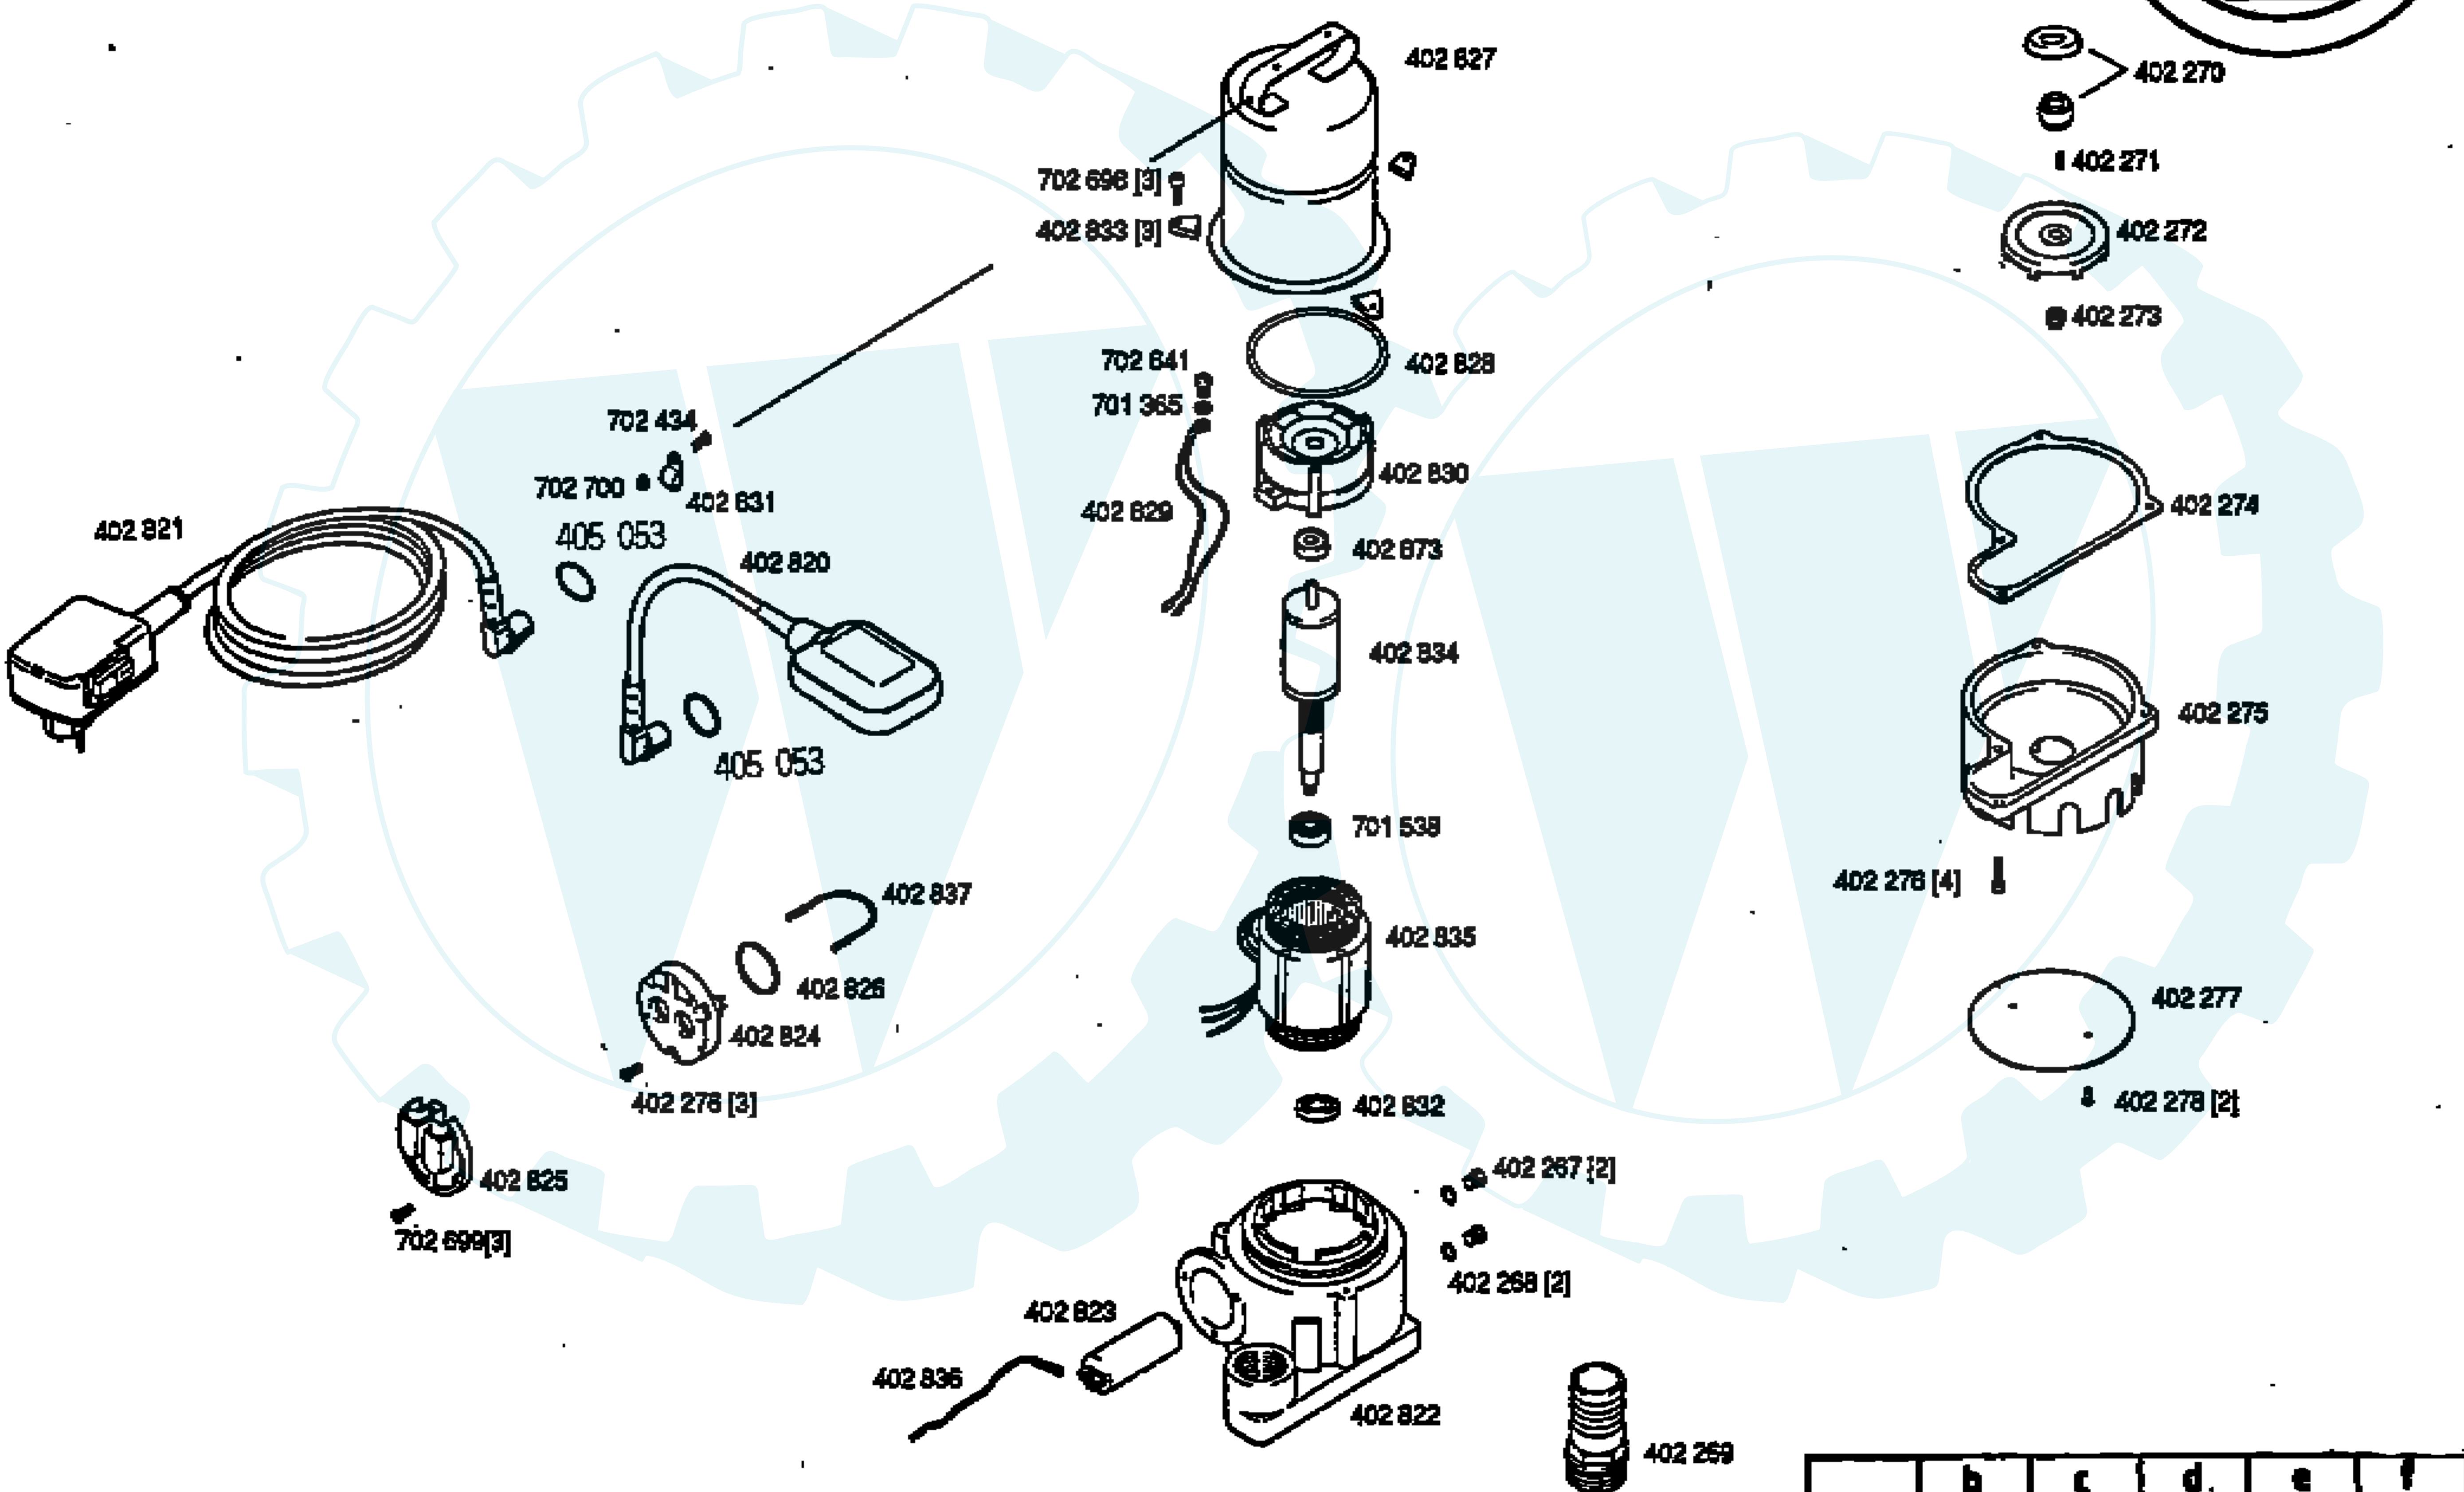

# Wasserpumpe SVP 1000 Art.-Nr. 106.391

02/91	b	c	d	e	f
-------	---	---	---	---	---